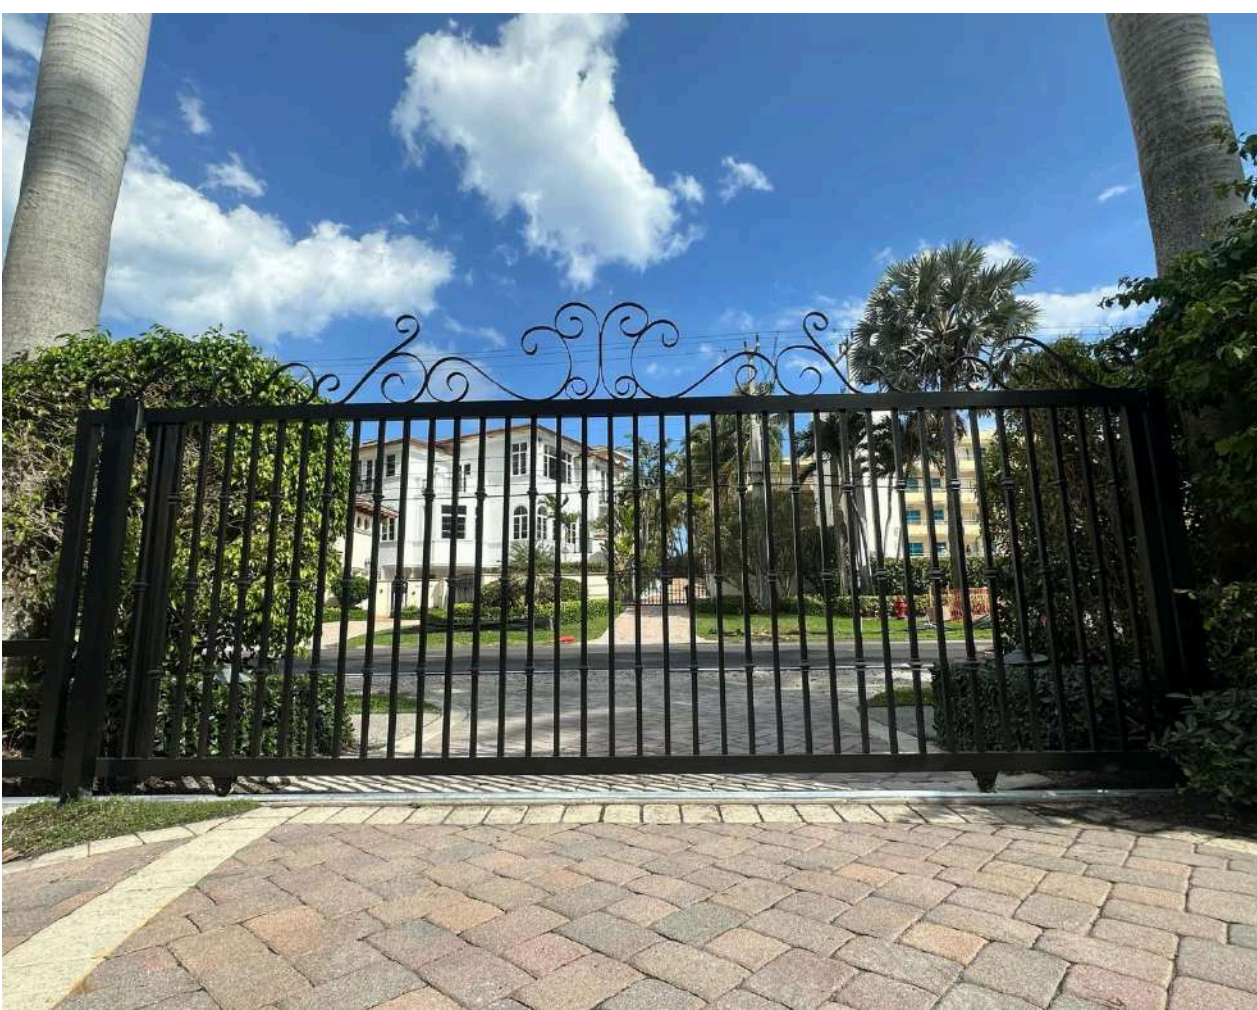

MEGA GARAGE
DOOR & GATE

CALL US NOW: 561-660-4036