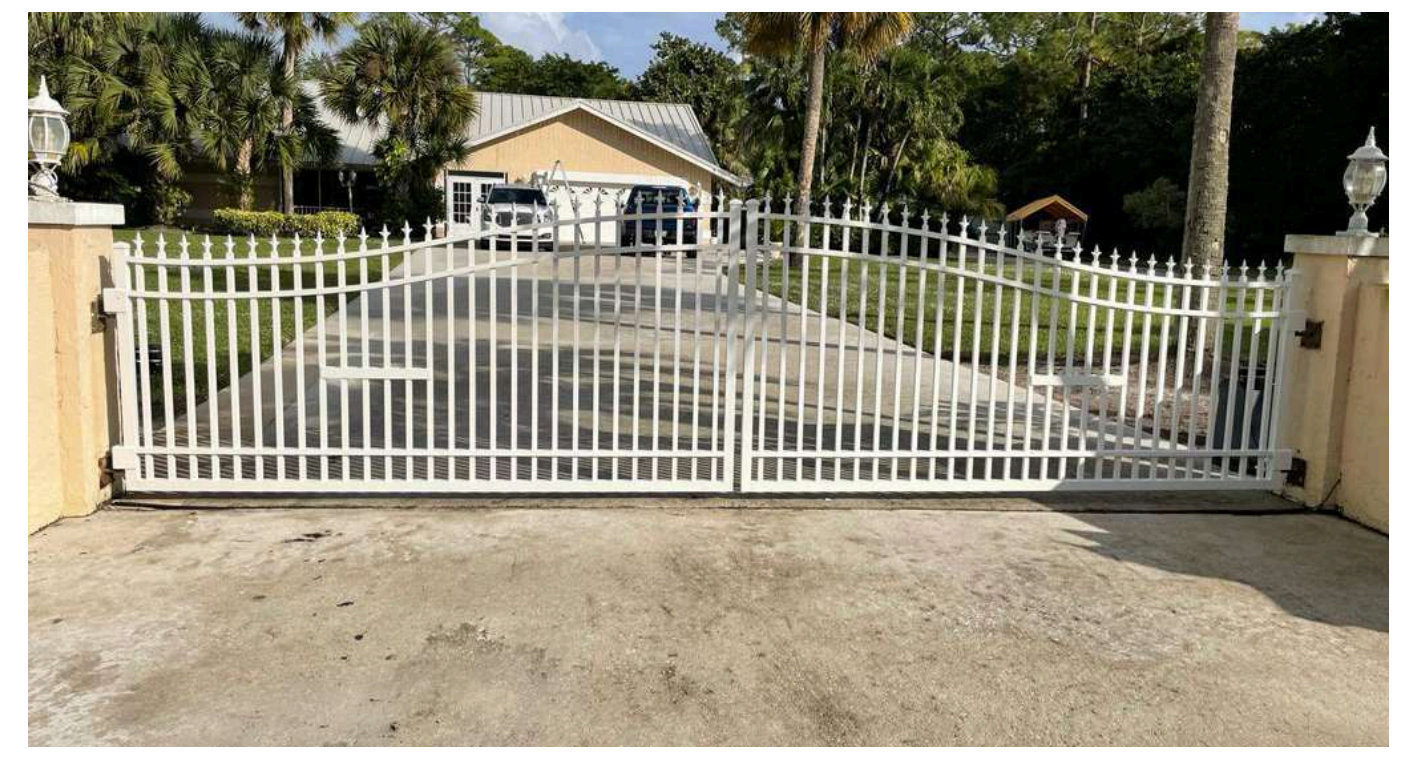

CALL US NOW: 561-660-4036

Aluminum Picket Channel Spike Fence

Aluminum Picket Spike Fence

Aluminum Picket Spike Fence

MEGA GARAGE
DOOR & GATE

CALL US NOW: 561-660-4036

MEGA GARAGE
DOOR & GATE

CALL US NOW: 561-660-4036