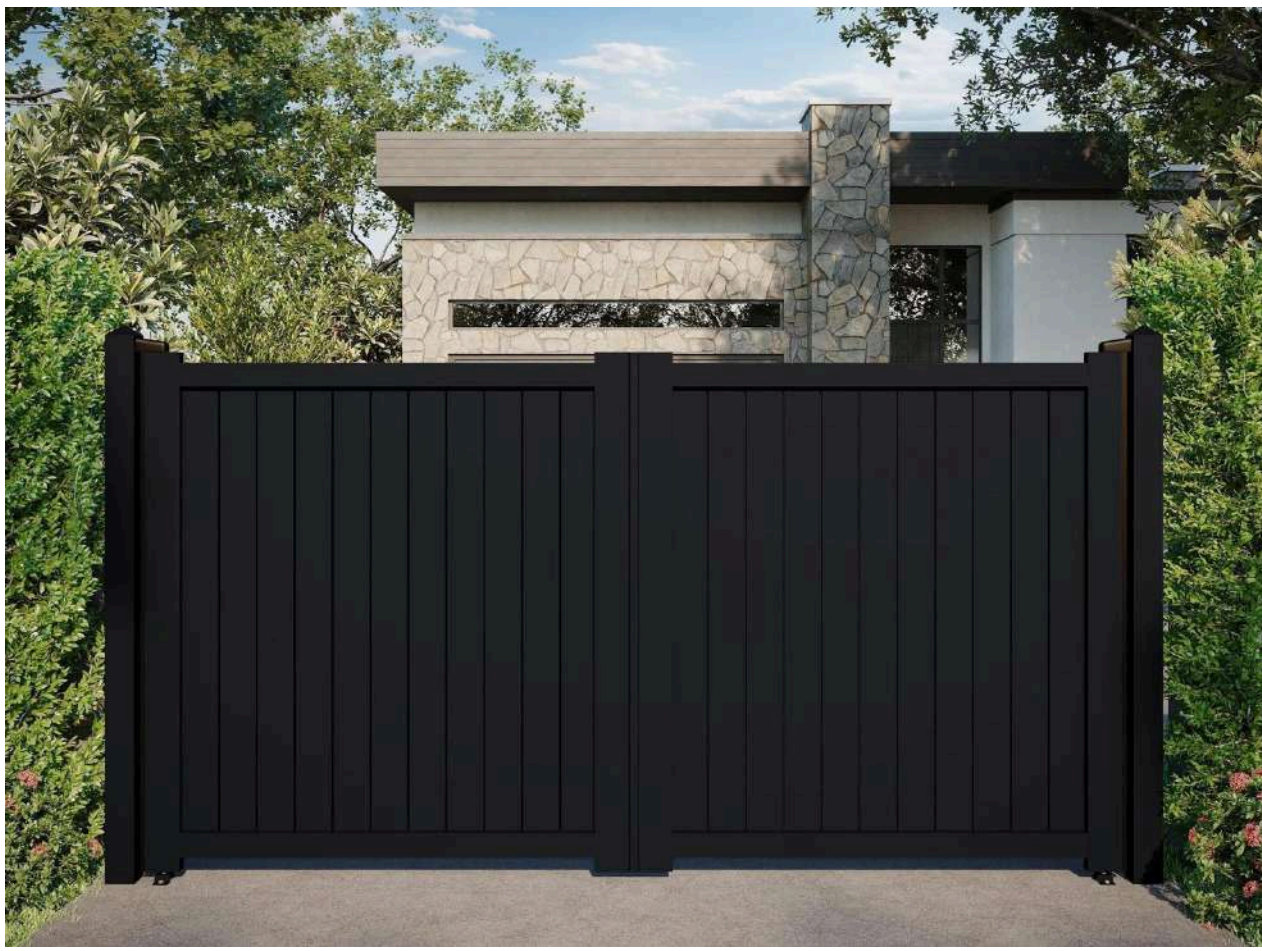

MEGA GARAGE
DOOR & GATE

CALL US NOW: 561-660-4036