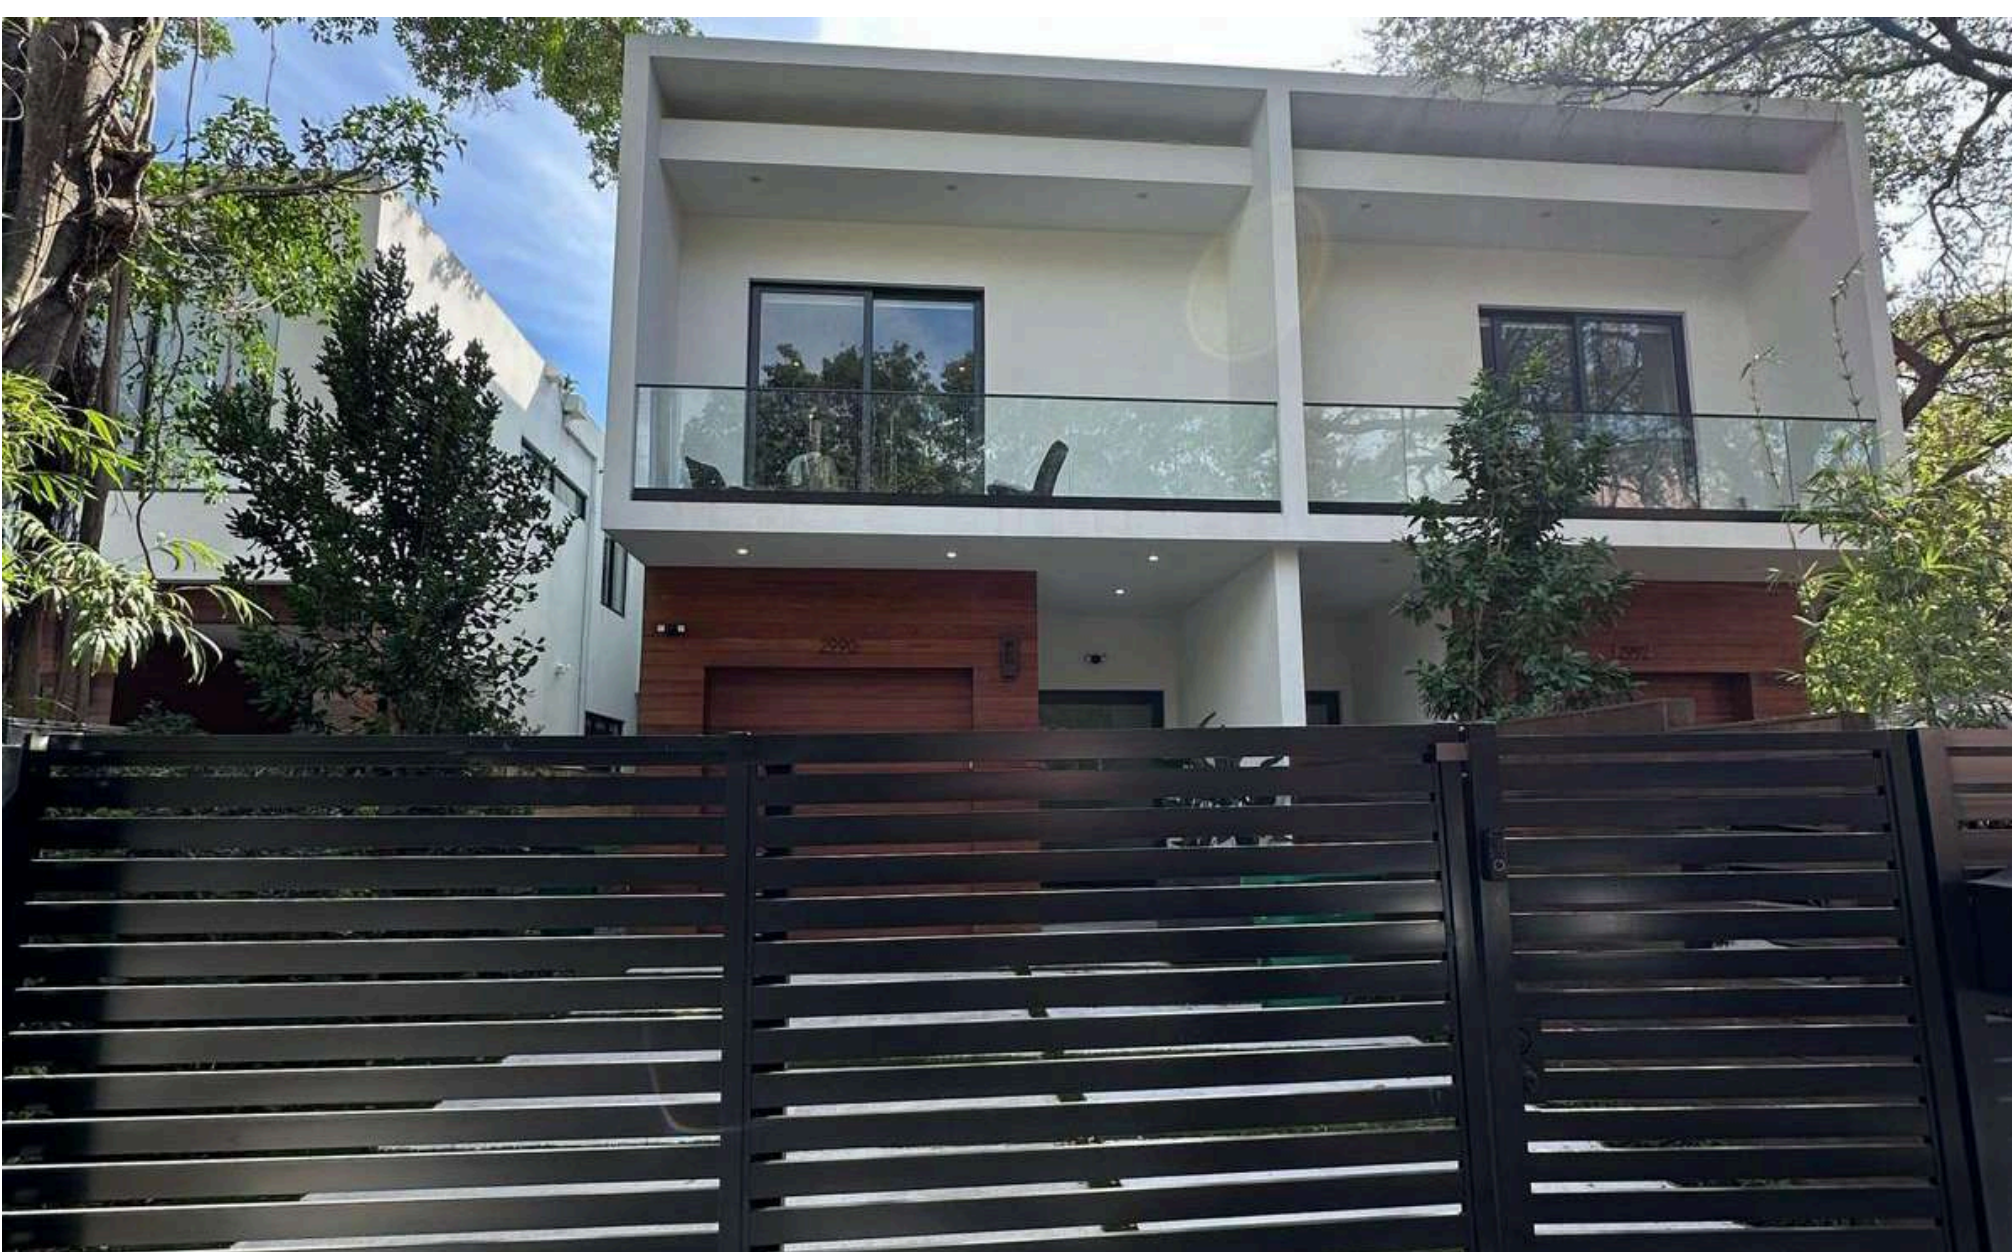

MEGA GARAGE
DOOR & GATE

CALL US NOW: 561-660-4036