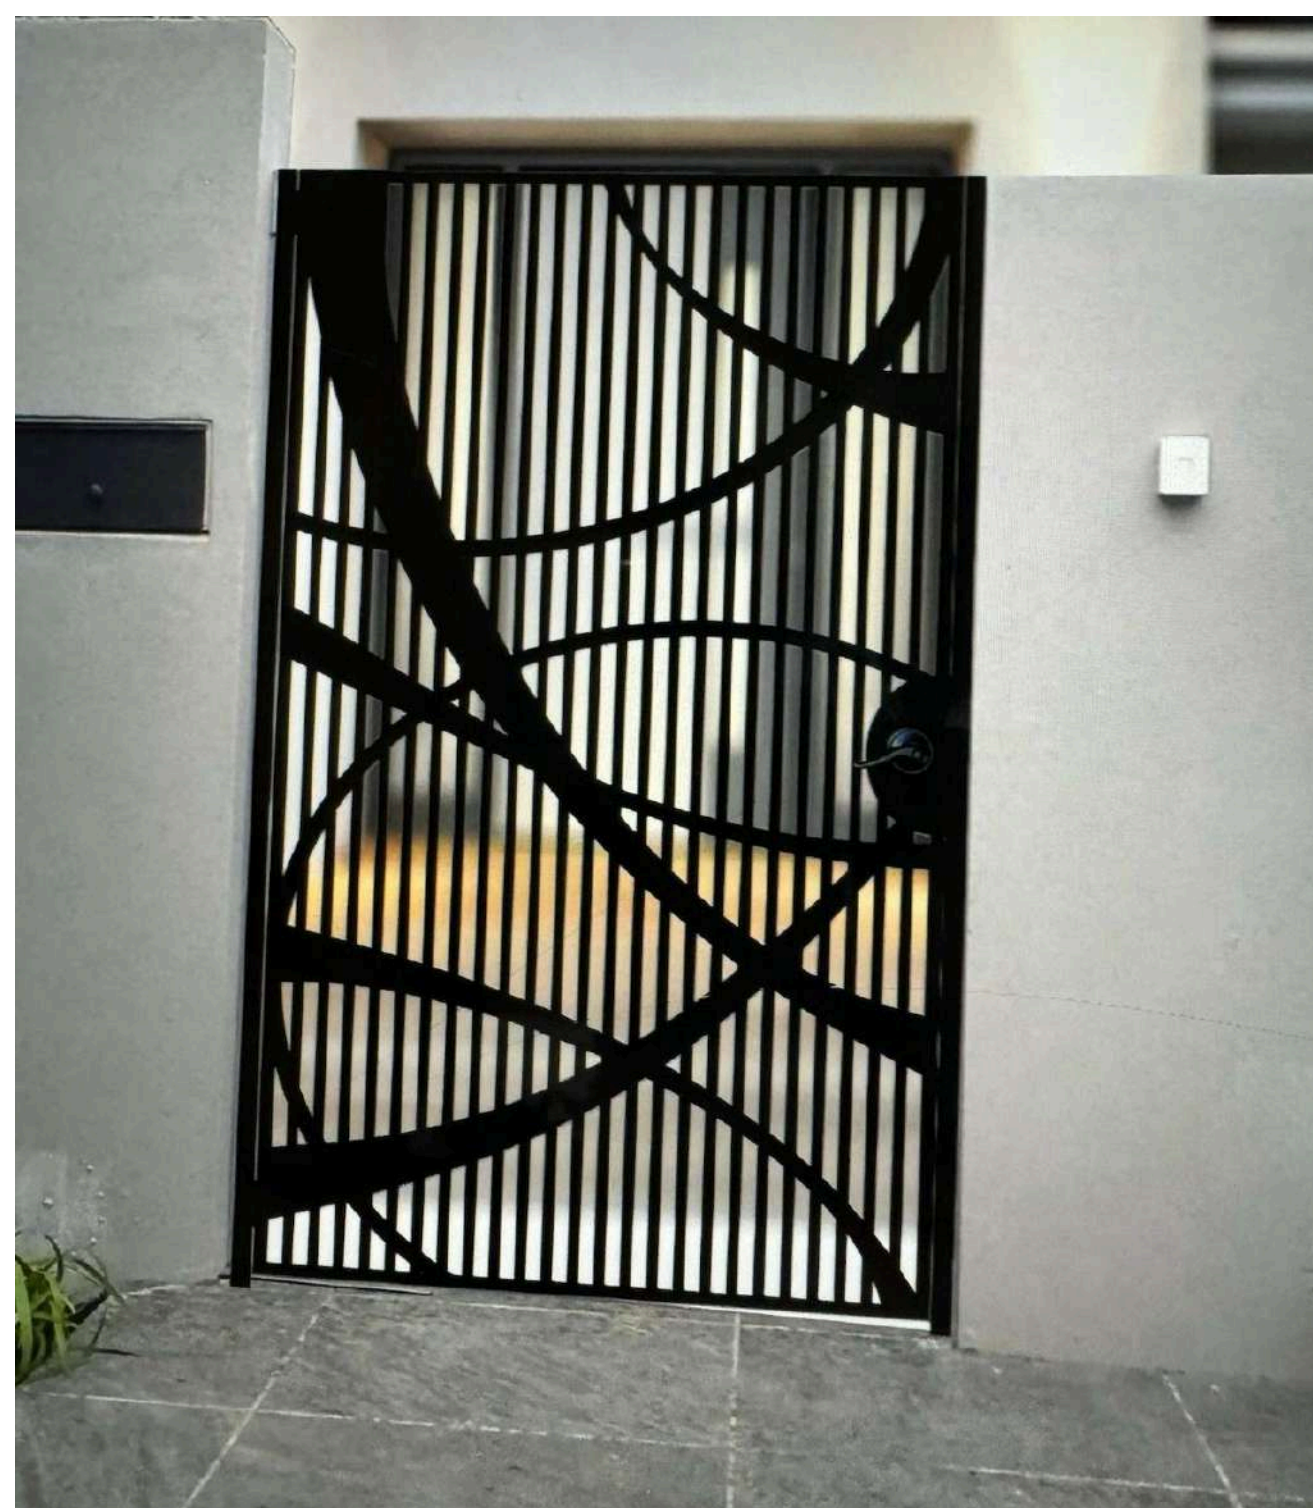

MEGA GARAGE
DOOR & GATE

CALL US NOW: 561-660-4036