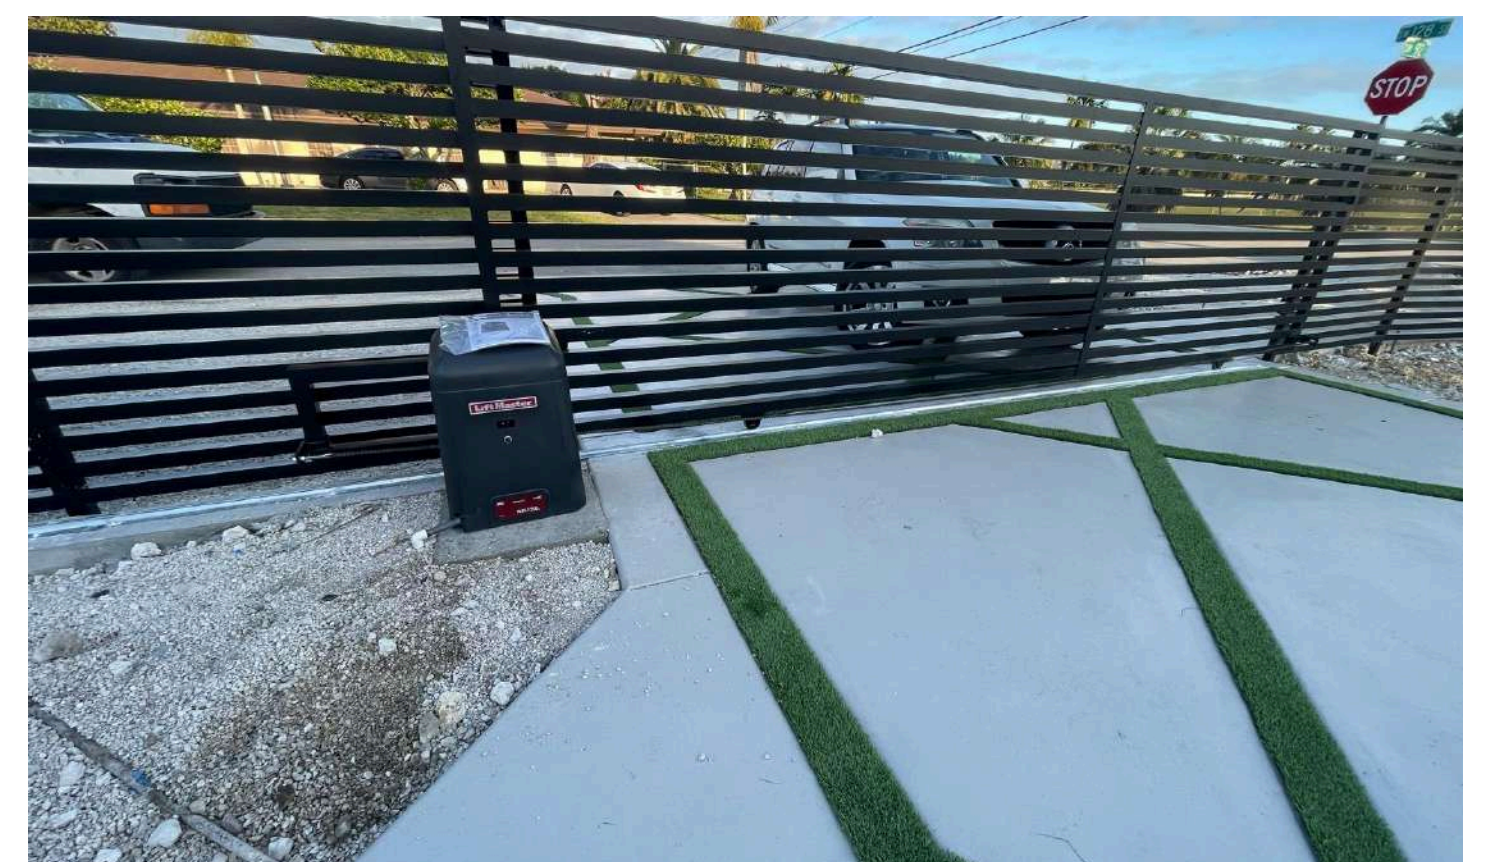

MEGA GARAGE
DOOR & GATE

CALL US NOW: 561-660-4036