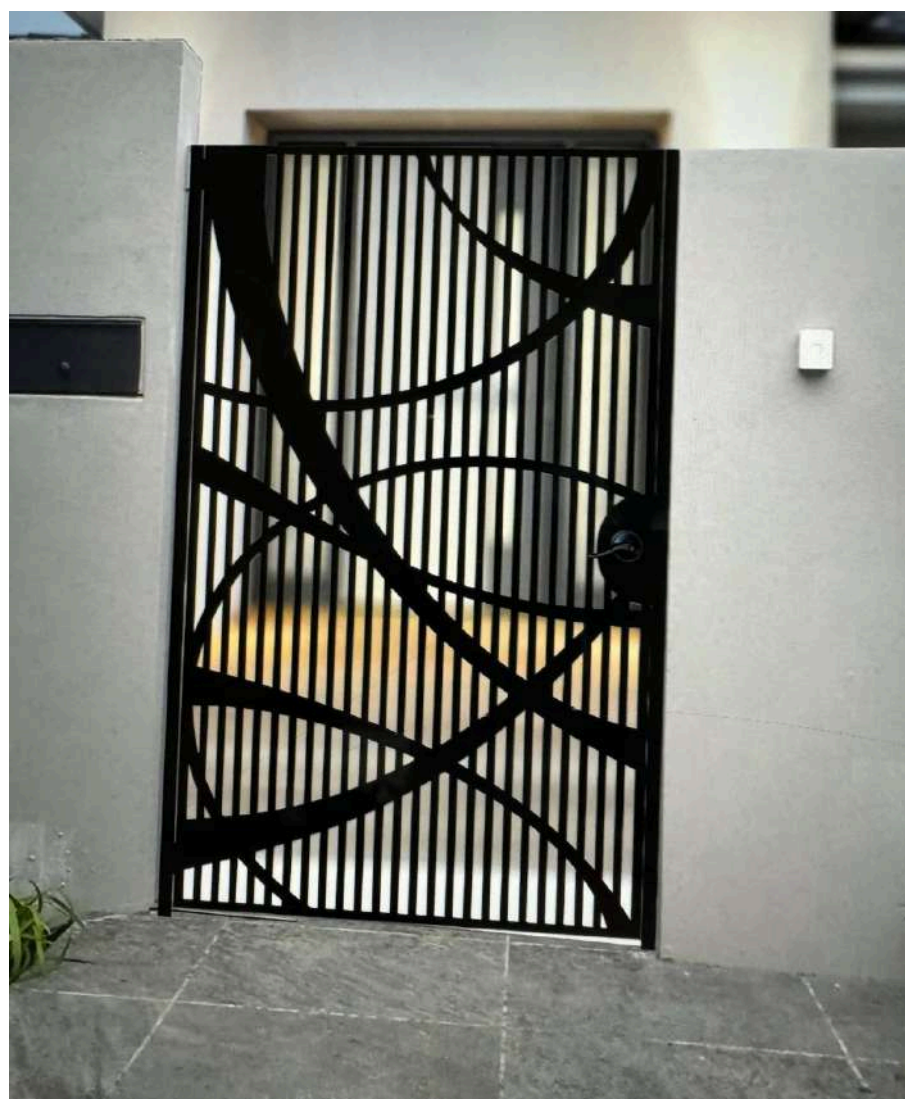

MEGA GARAGE
DOOR & GATE

CALL US NOW: 561-660-4036