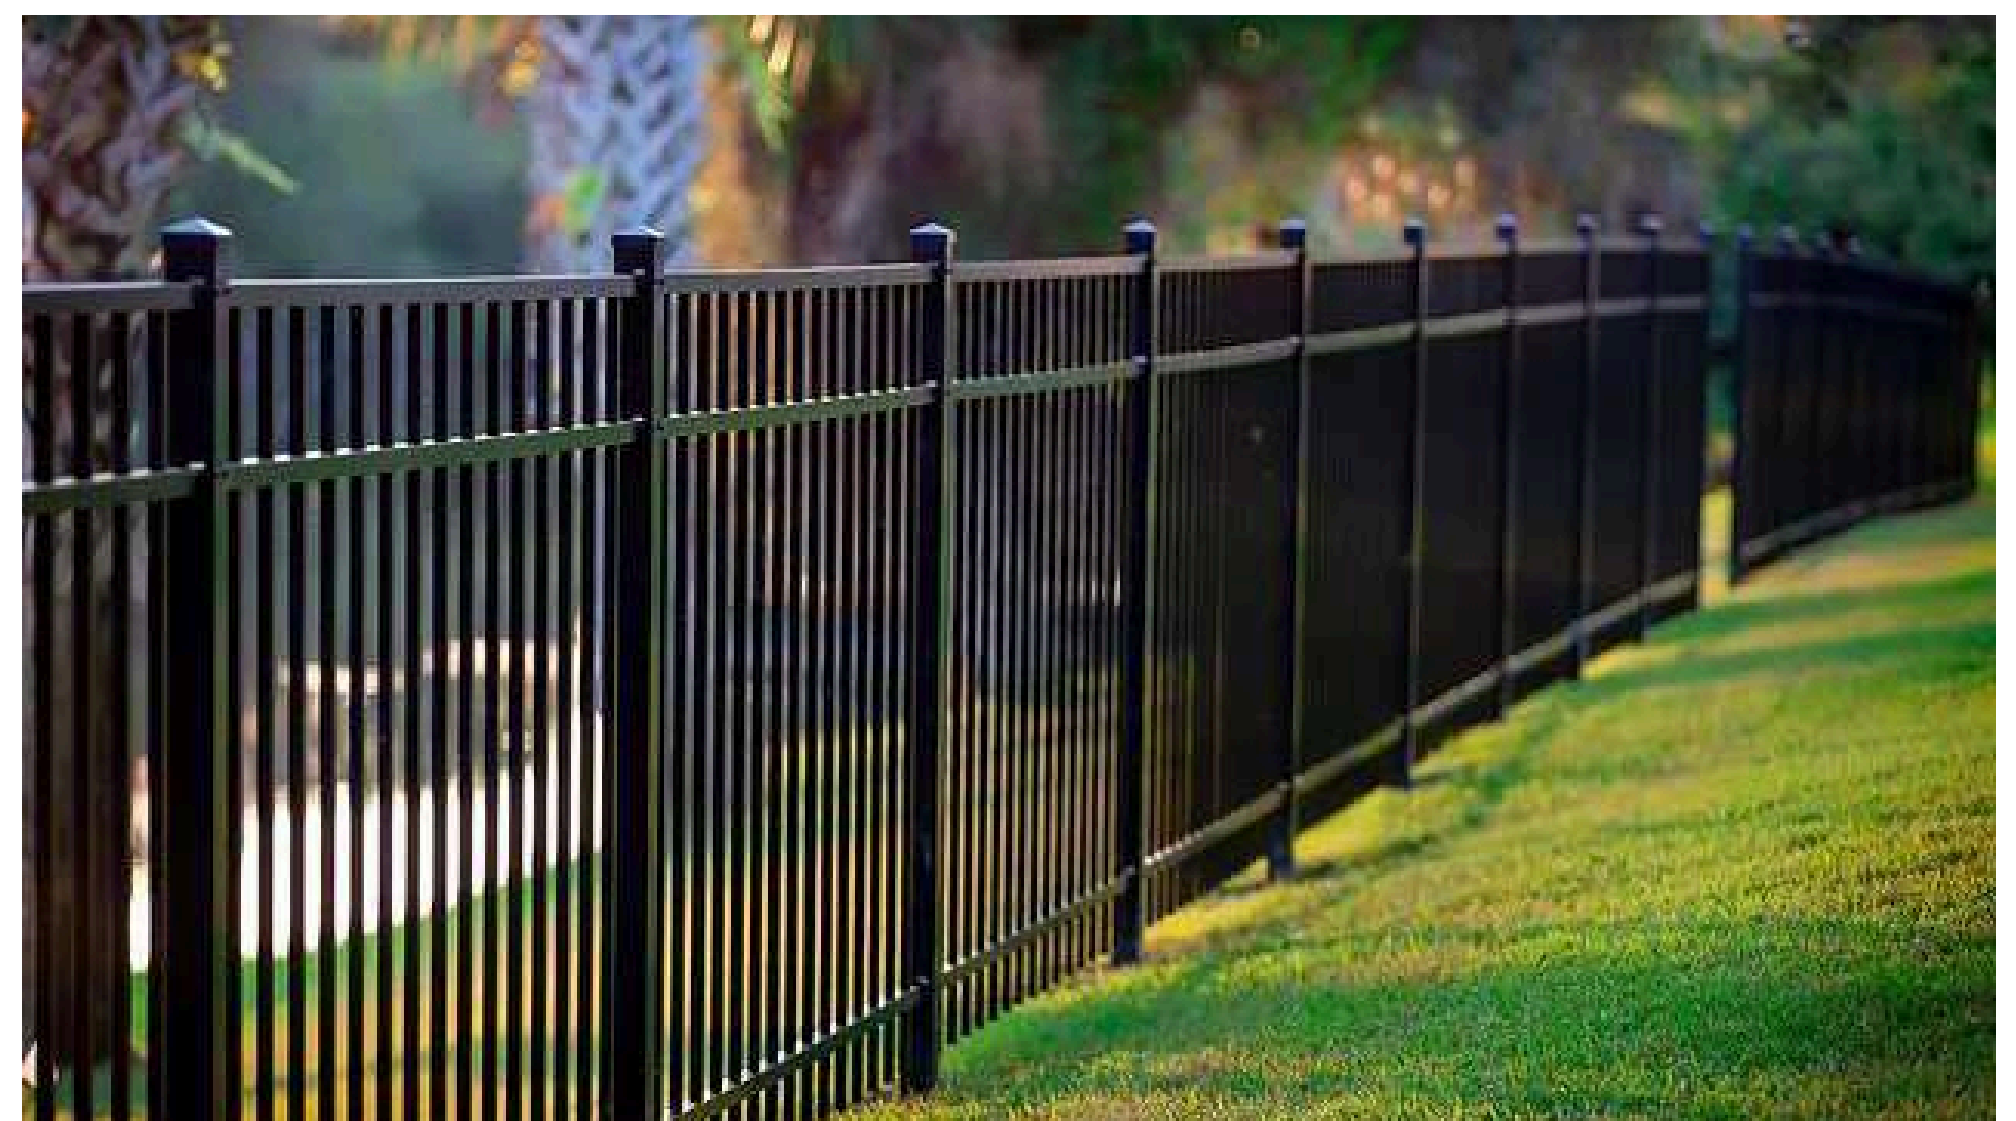

Pressure-Treated Pine Shadowbox Fence

MEGA GARAGE
DOOR & GATE

CALL US NOW: 561-660-4036

Pressure-Treated Pine Horizontal Fence

Aluminum Picket Single Top Rail Fence

Aluminum Picket Double Top Rail Fence

MEGA GARAGE
DOOR & GATE