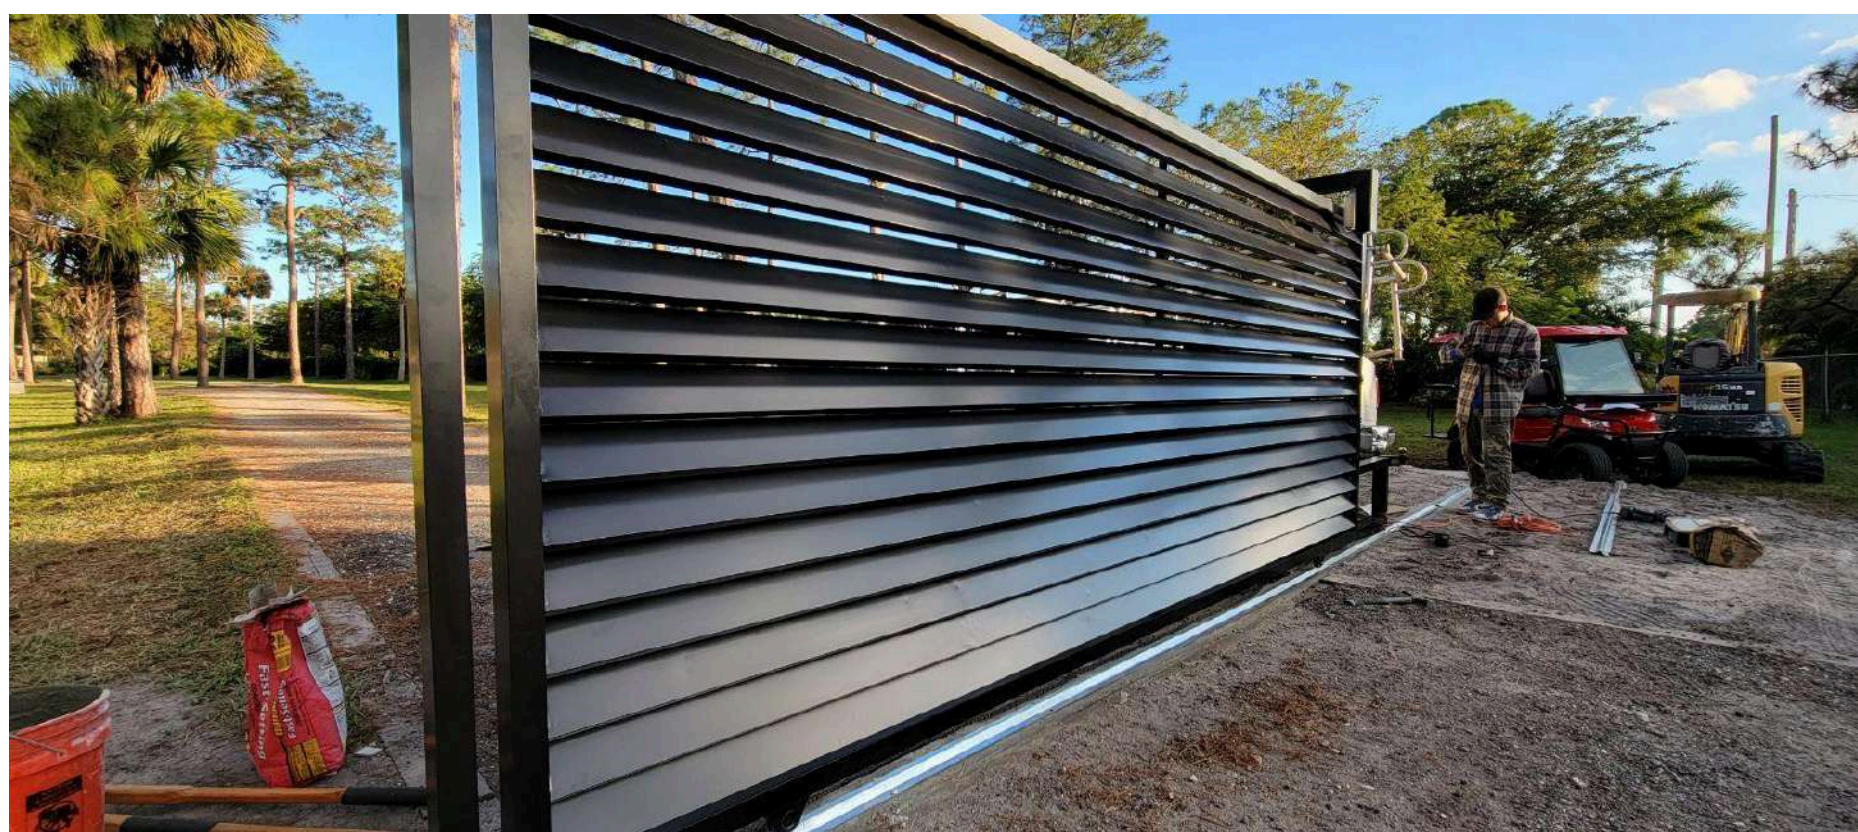

MEGA GARAGE
DOOR & GATE

CALL US NOW: 561-660-4036