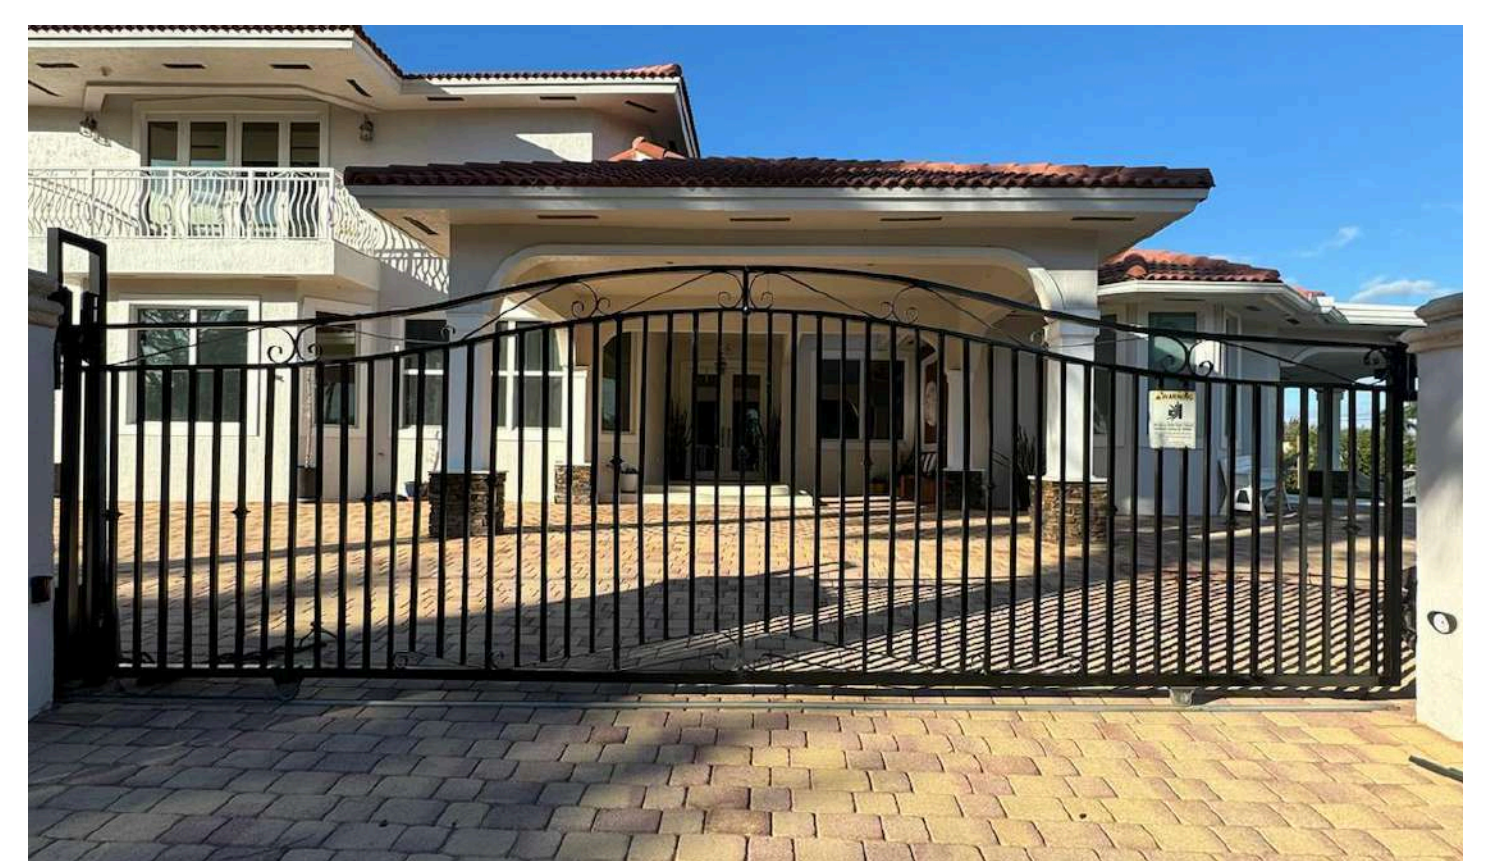

MEGA GARAGE
DOOR & GATE

CALL US NOW: 561-660-4036