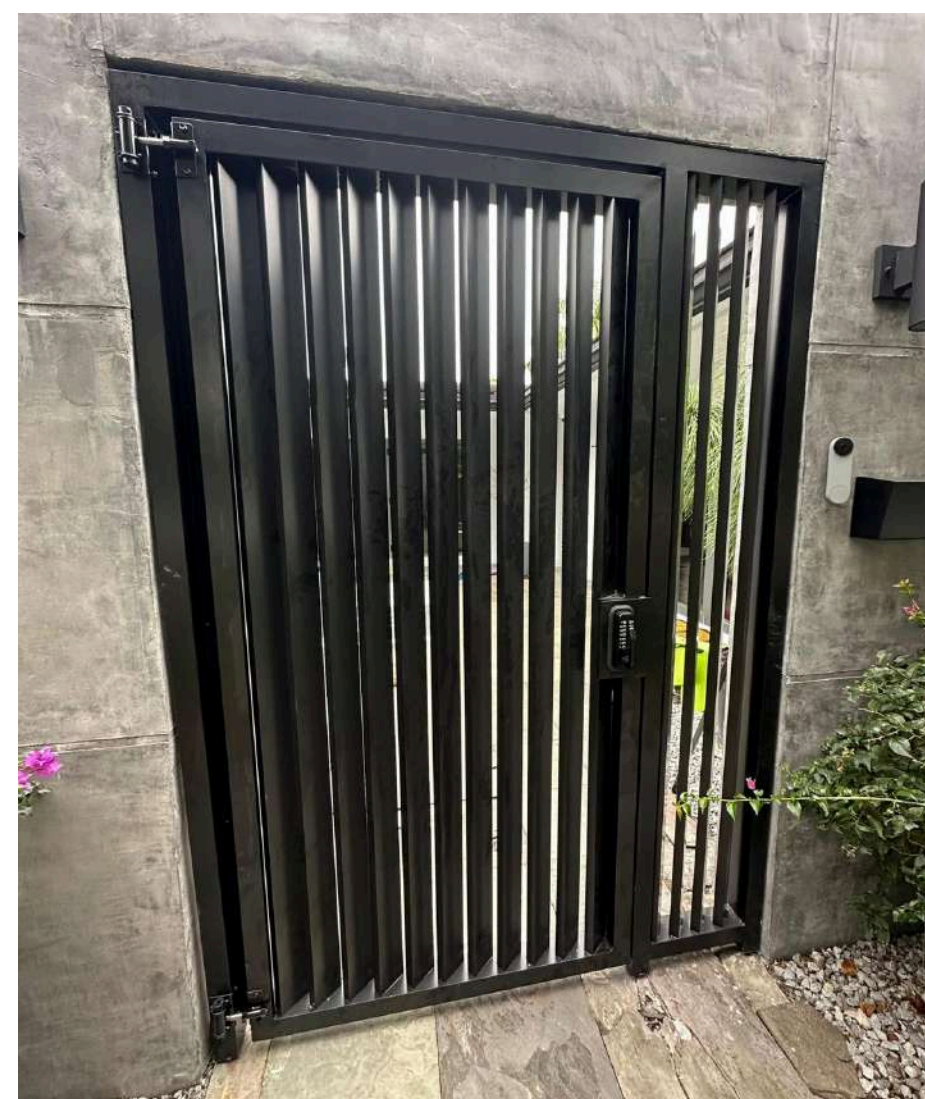

MEGA GARAGE
DOOR & GATE

CALL US NOW: 561-660-4036