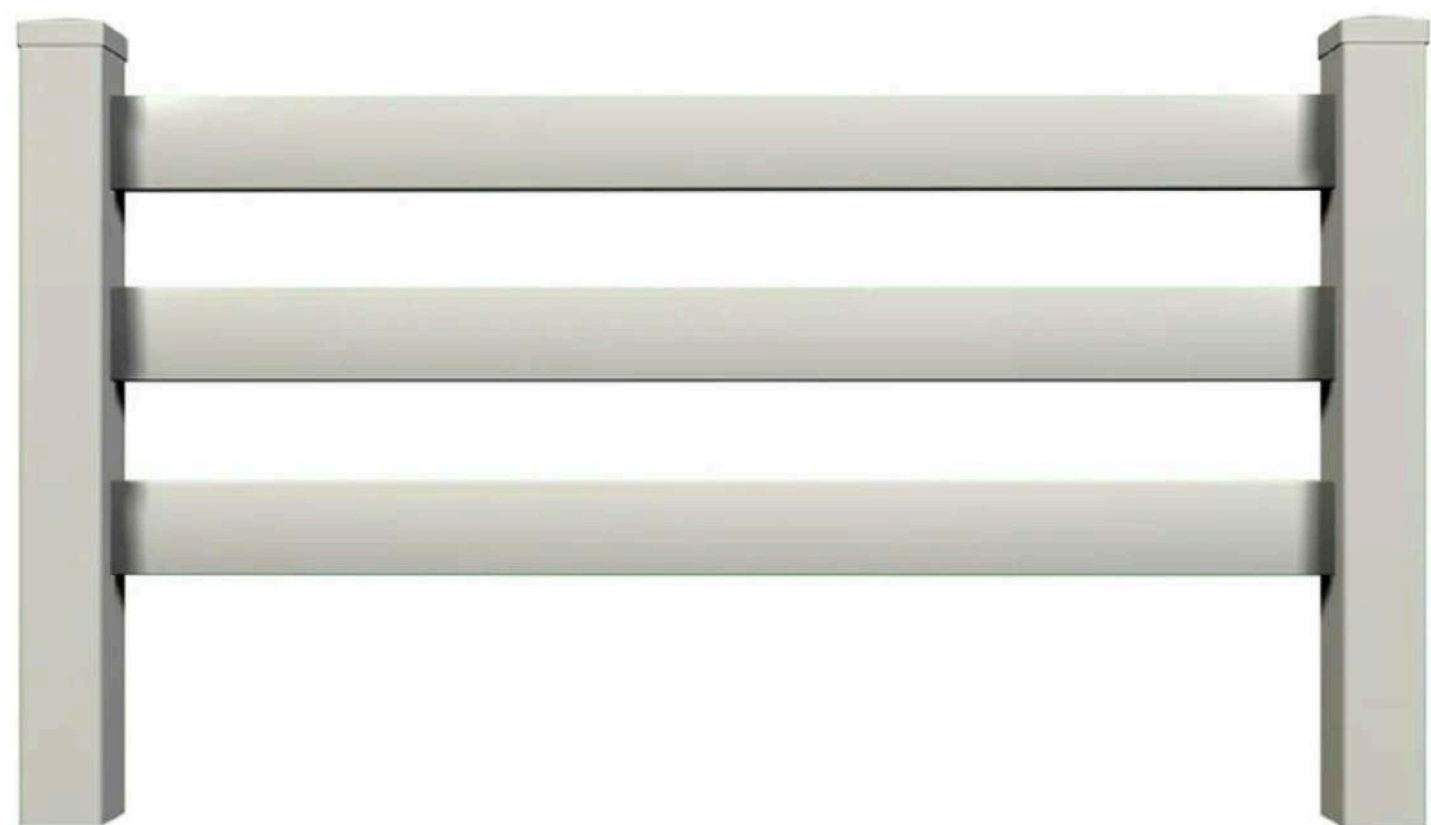

3 Rail Vinyl Ranch Fence-