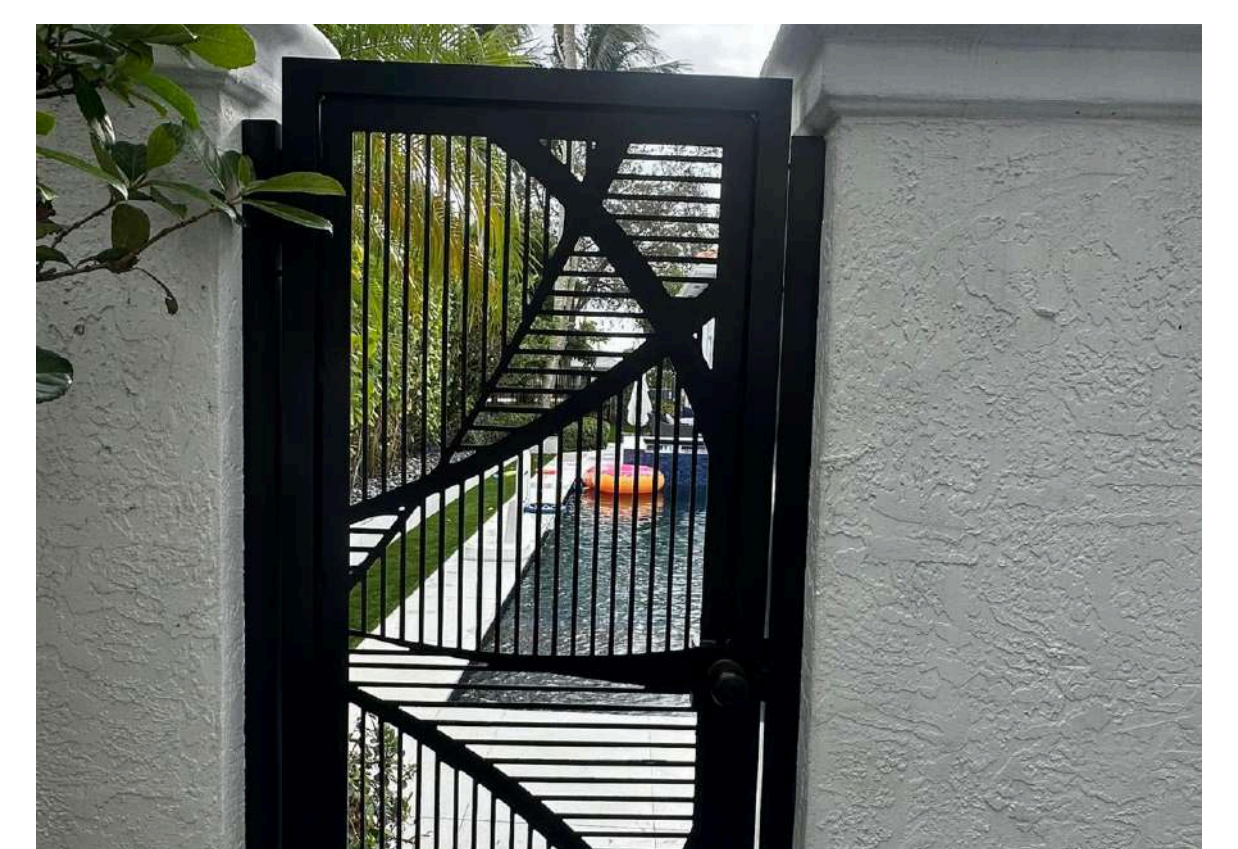

MEGA GARAGE
DOOR & GATE

CALL US NOW: 561-660-4036