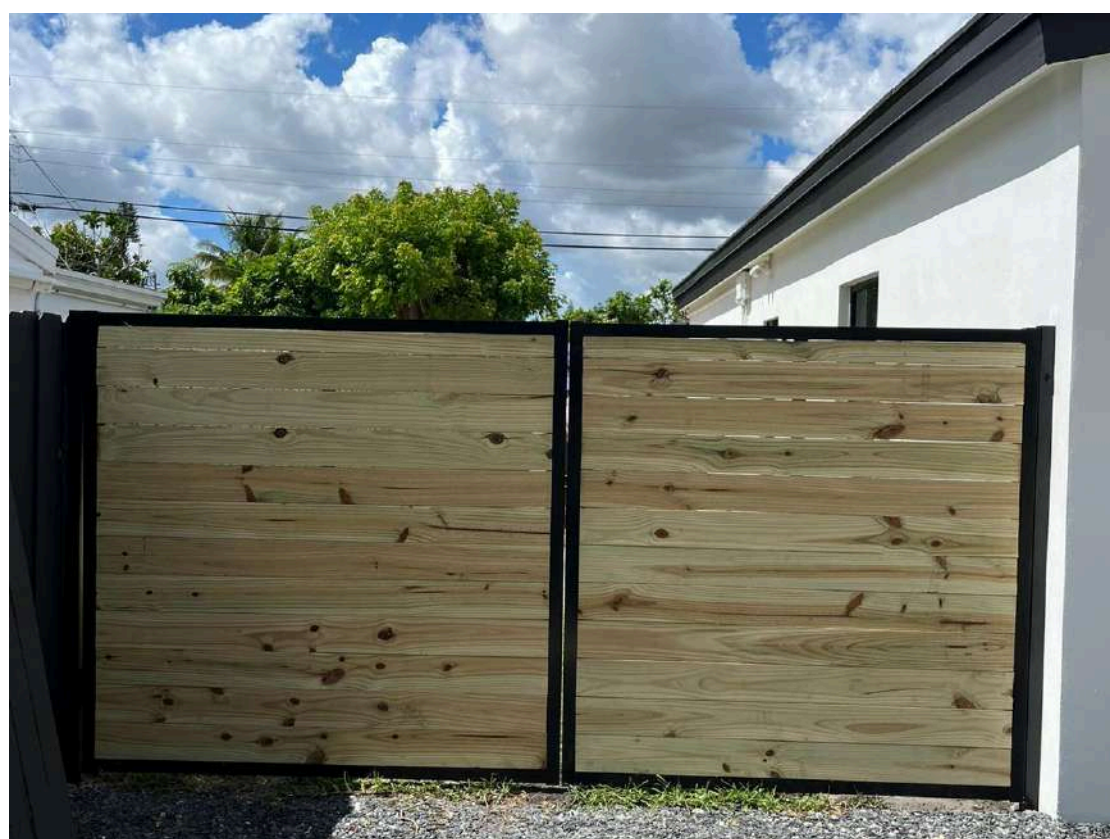

MEGA GARAGE
DOOR & GATE

CALL US NOW: 561-660-4036