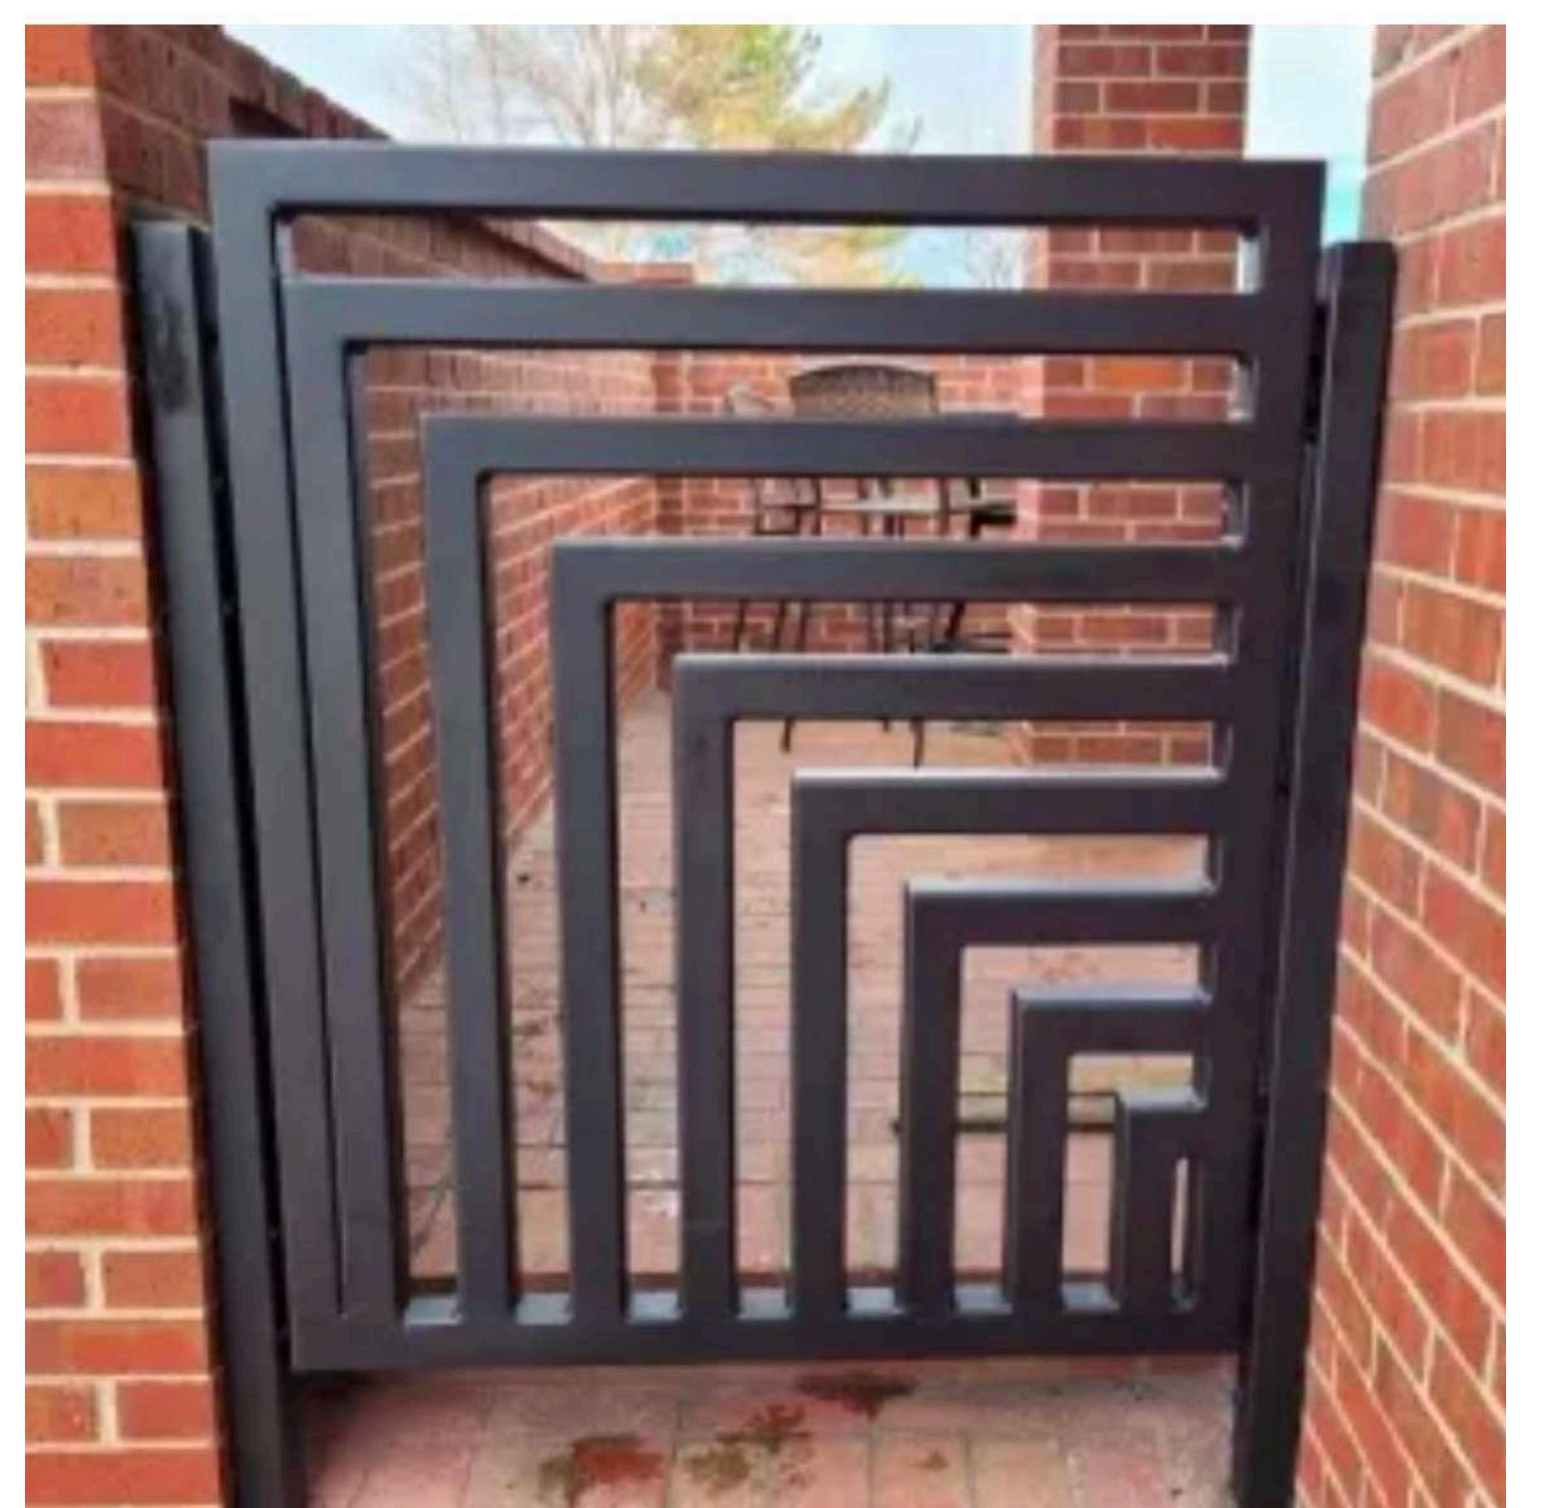

MEGA GARAGE
DOOR & GATE

CALL US NOW: 561-660-4036