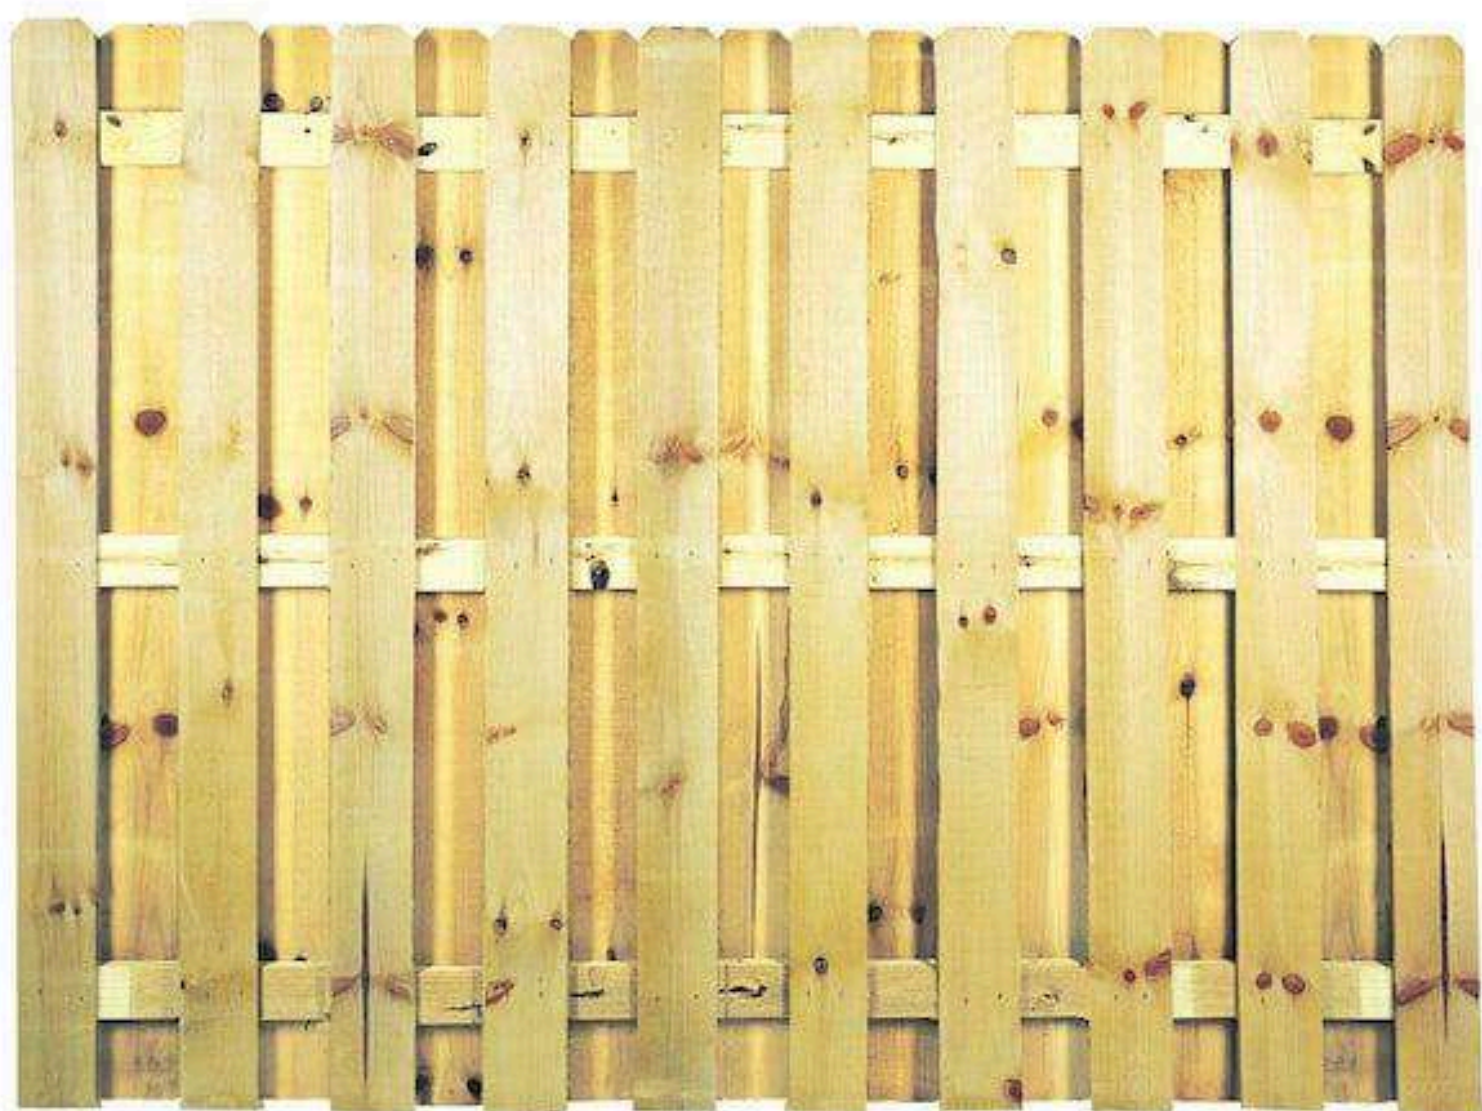

Horizontal Design A - 108

Horizontal Design A - 111

Horizontal Design A - 109

MEGA GARAGE
DOOR & GATE

CALL US NOW: 561-660-4036

Pressure-Treated Pine Board-On-Board Fence

Pressure-Treated Pine Dog-Ear Fence