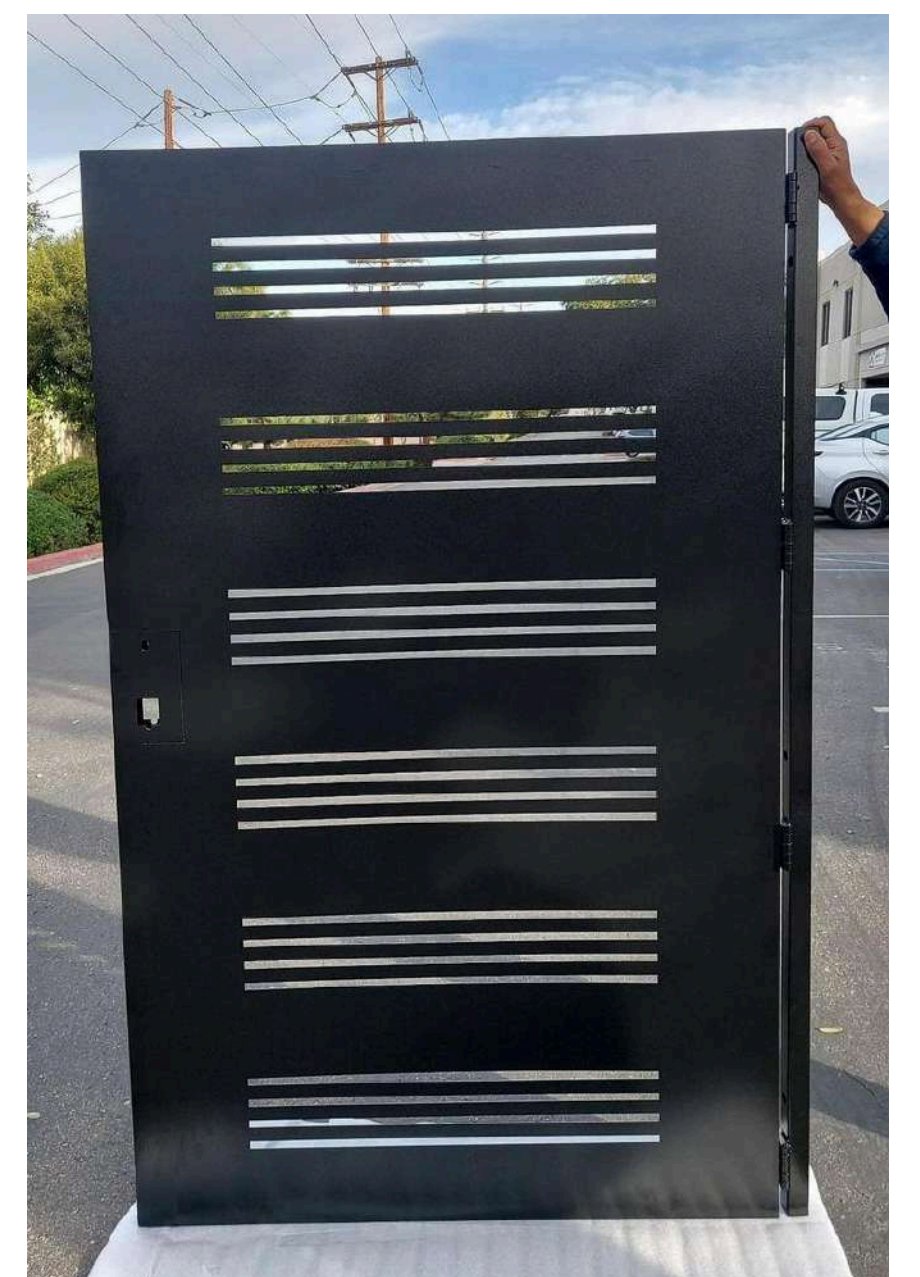

MEGA GARAGE
DOOR & GATE

CALL US NOW: 561-660-4036