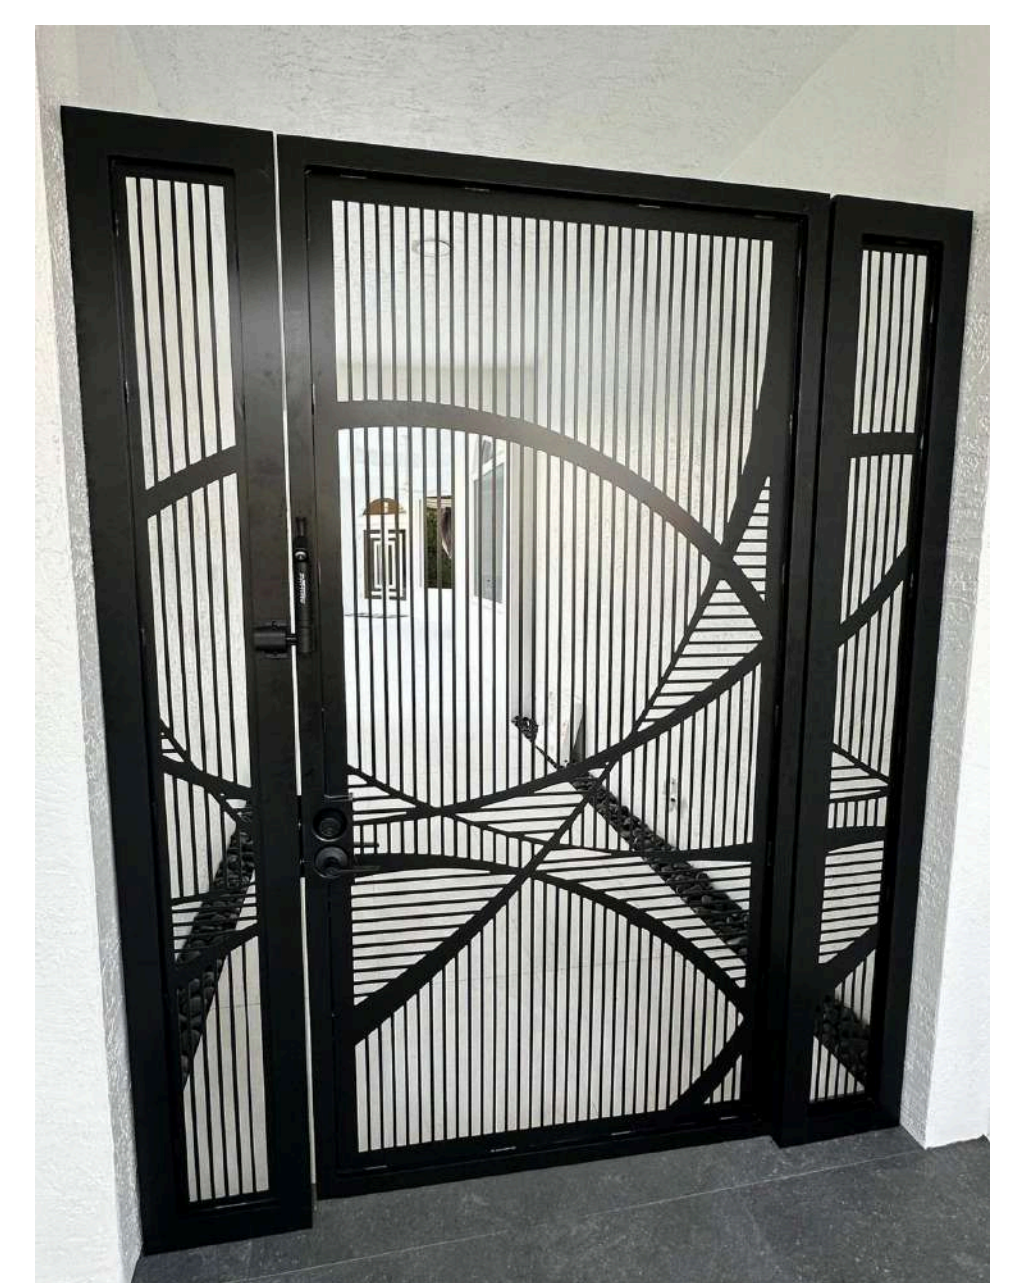

MEGA GARAGE
DOOR & GATE

CALL US NOW: 561-660-4036