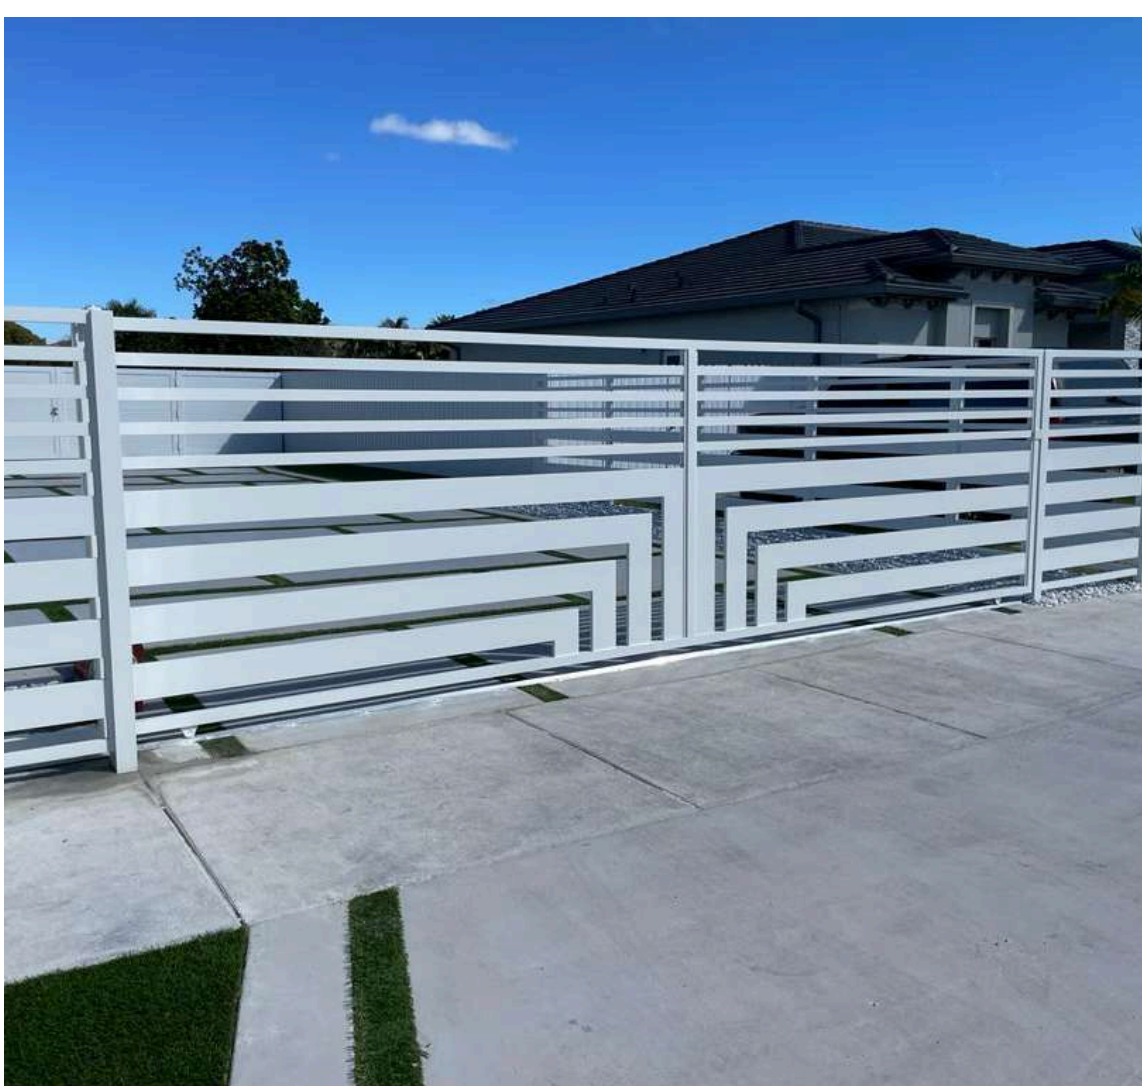

MEGA GARAGE
DOOR & GATE

CALL US NOW: 561-660-4036