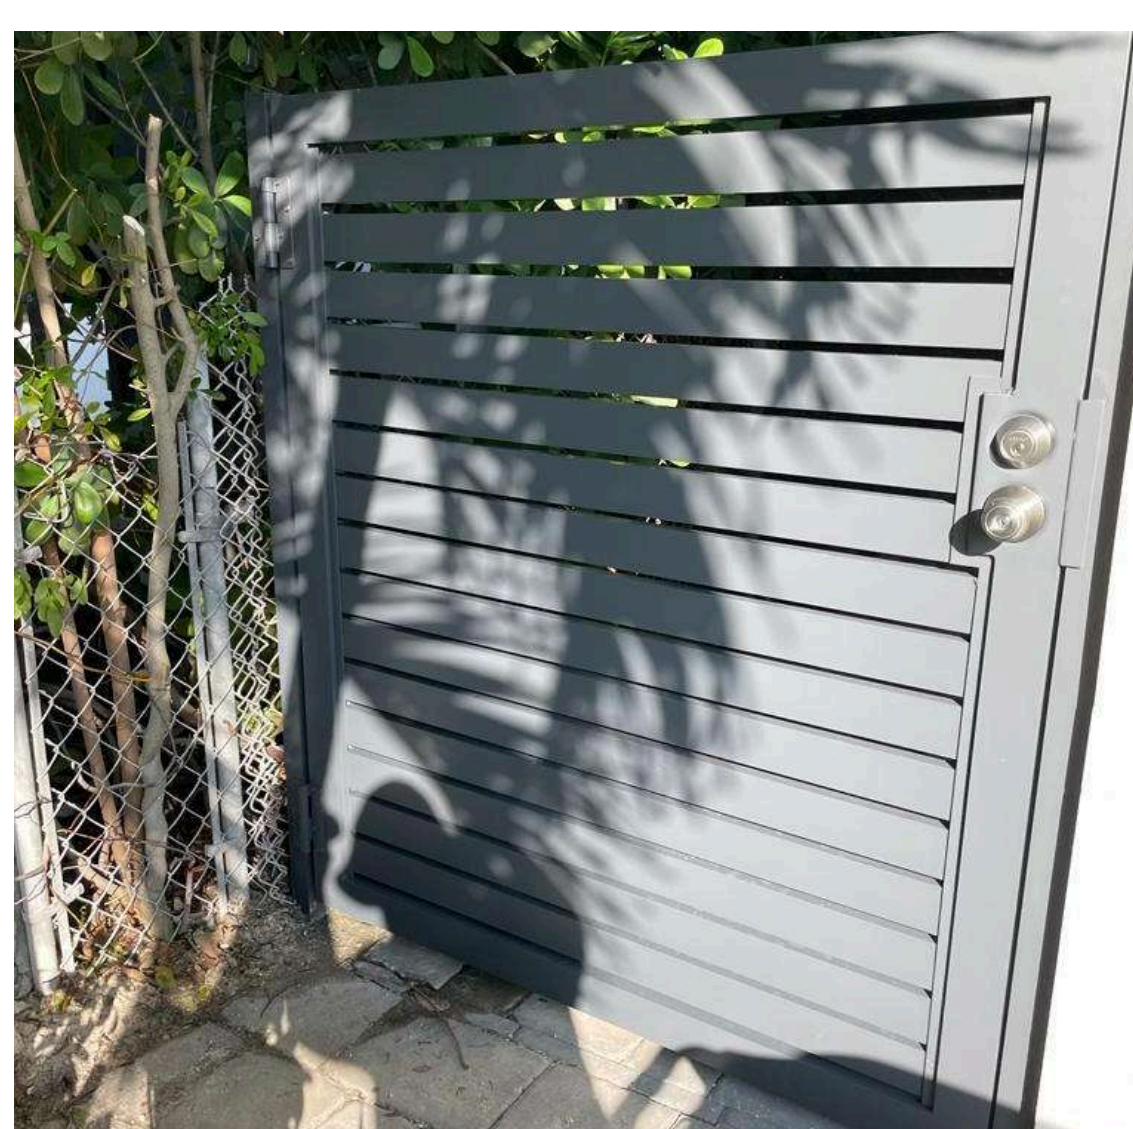

MEGA GARAGE
DOOR & GATE

CALL US NOW: 561-660-4036