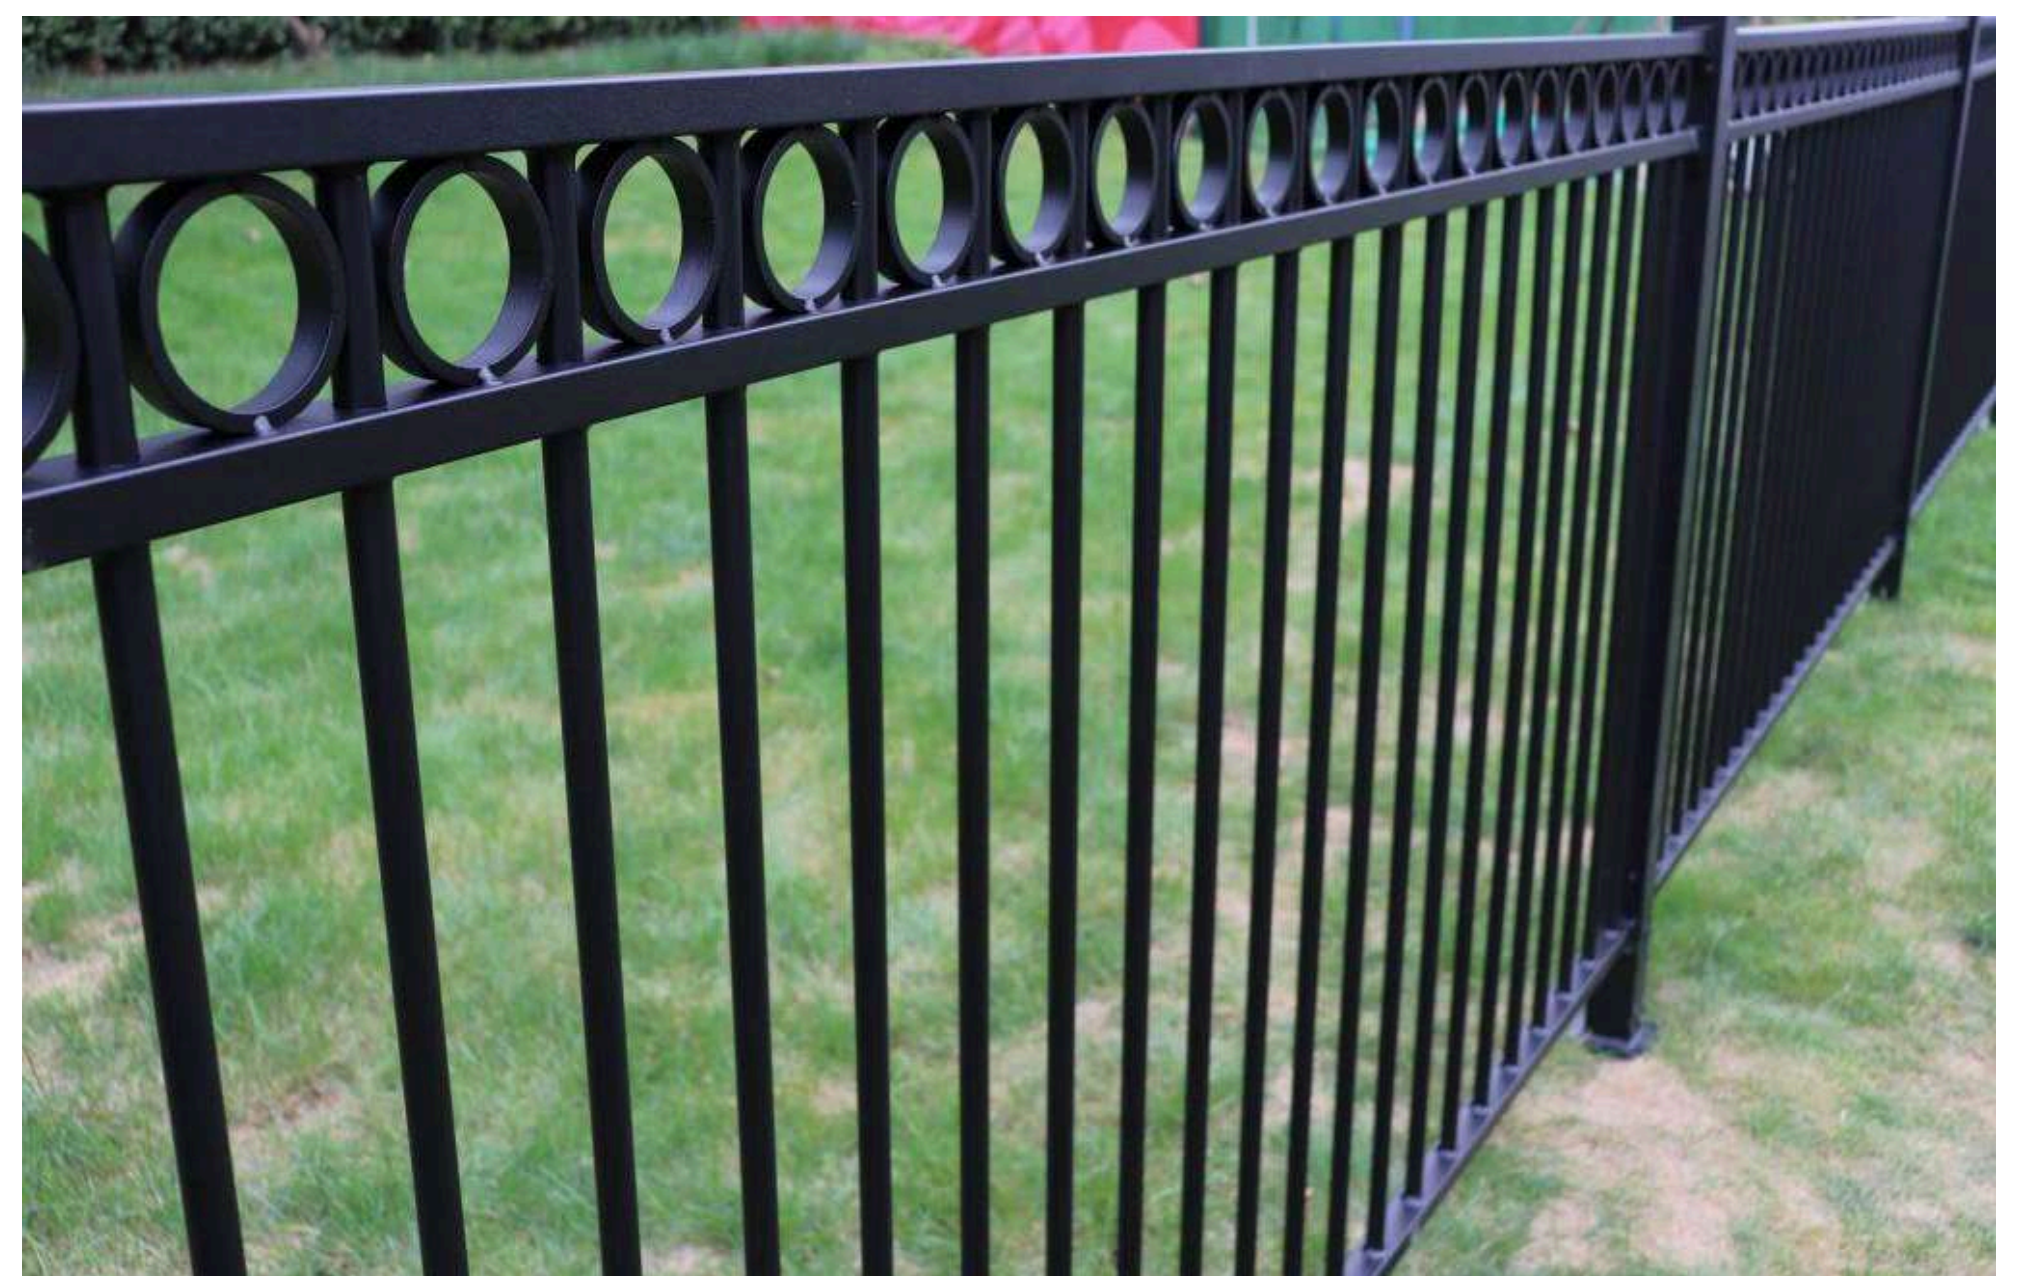

MEGA GARAGE
DOOR & GATE

CALL US NOW: 561-660-4036