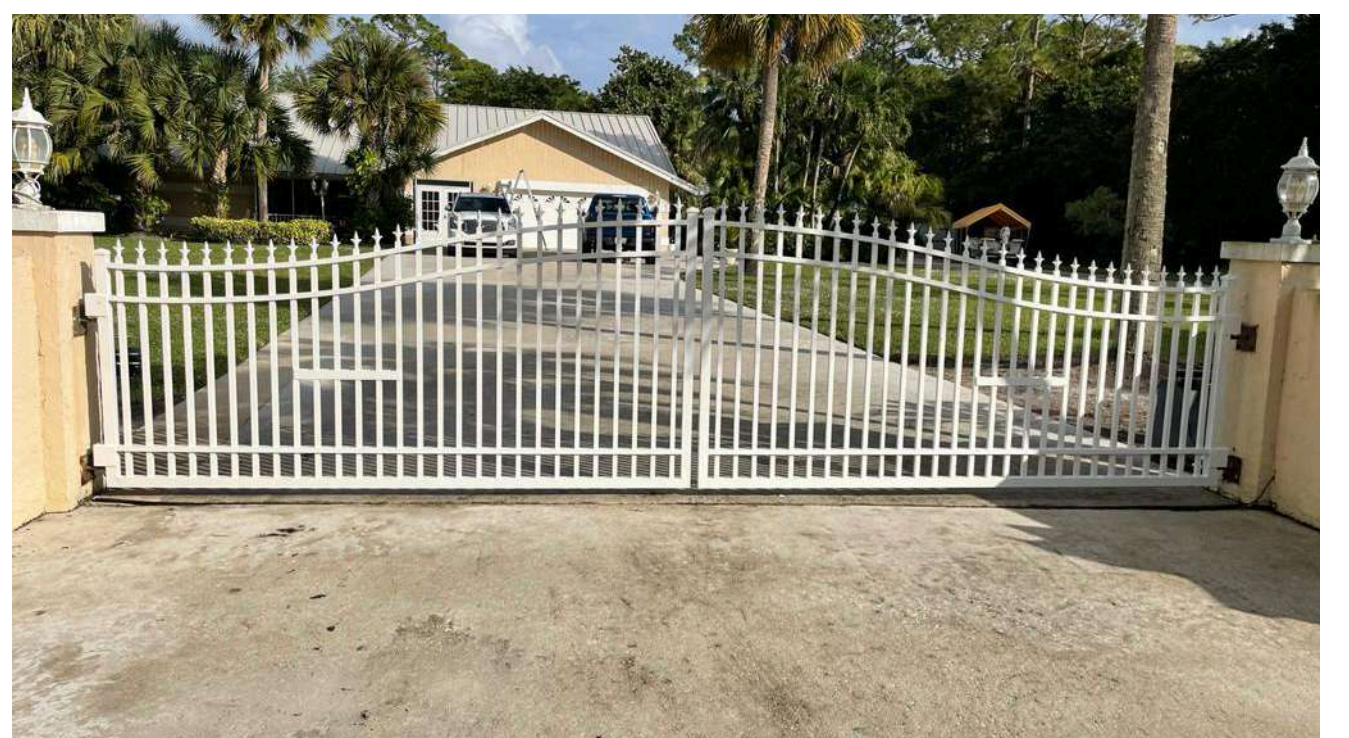

CALL US NOW: 561-660-4036

Aluminum Picket Channel Spike Fence

Aluminum Picket Spike Fence

Aluminum Picket Spike Fence

MEGA GARAGE
DOOR & GATE

CALL US NOW: 561-660-4036

MEGA GARAGE
DOOR & GATE

CALL US NOW: 561-660-4036