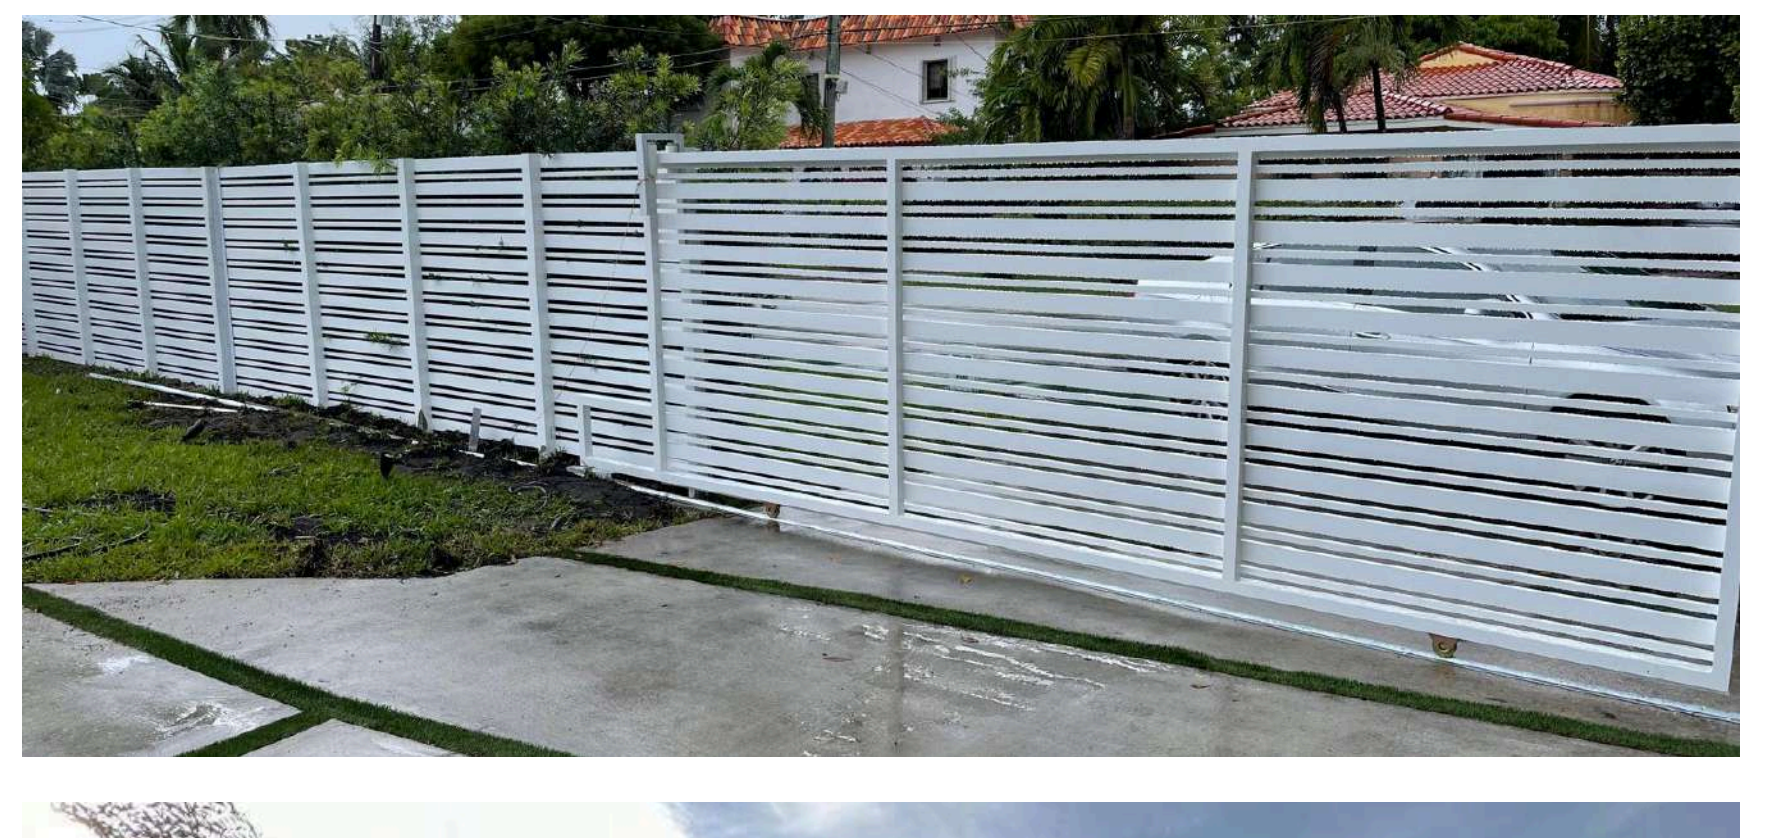

MEGA GARAGE
DOOR & GATE

CALL US NOW: 561-660-4036