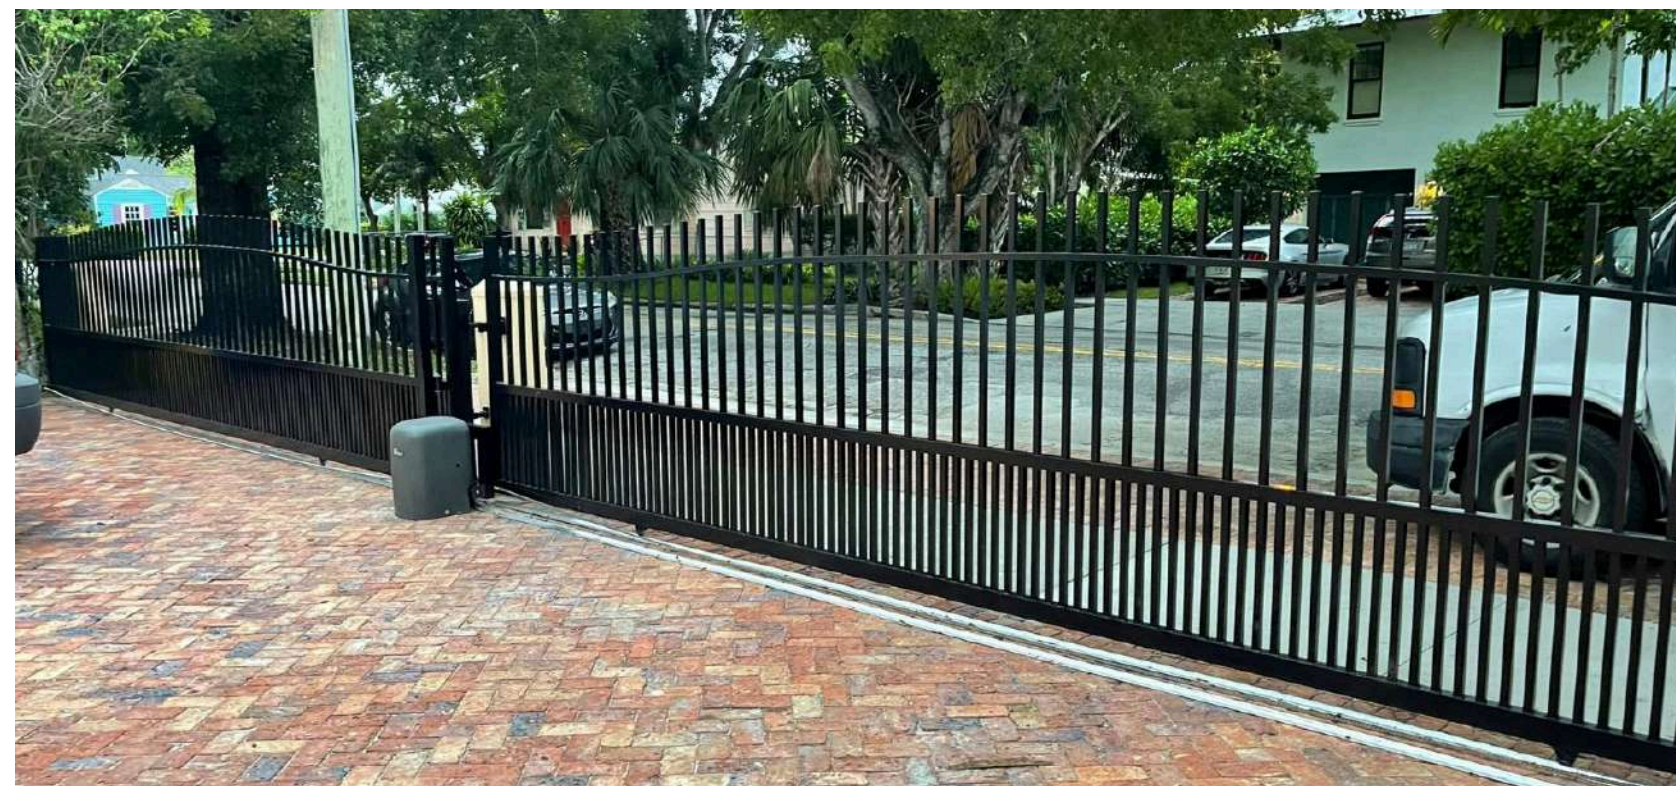

MEGA GARAGE
DOOR & GATE

CALL US NOW: 561-660-4036