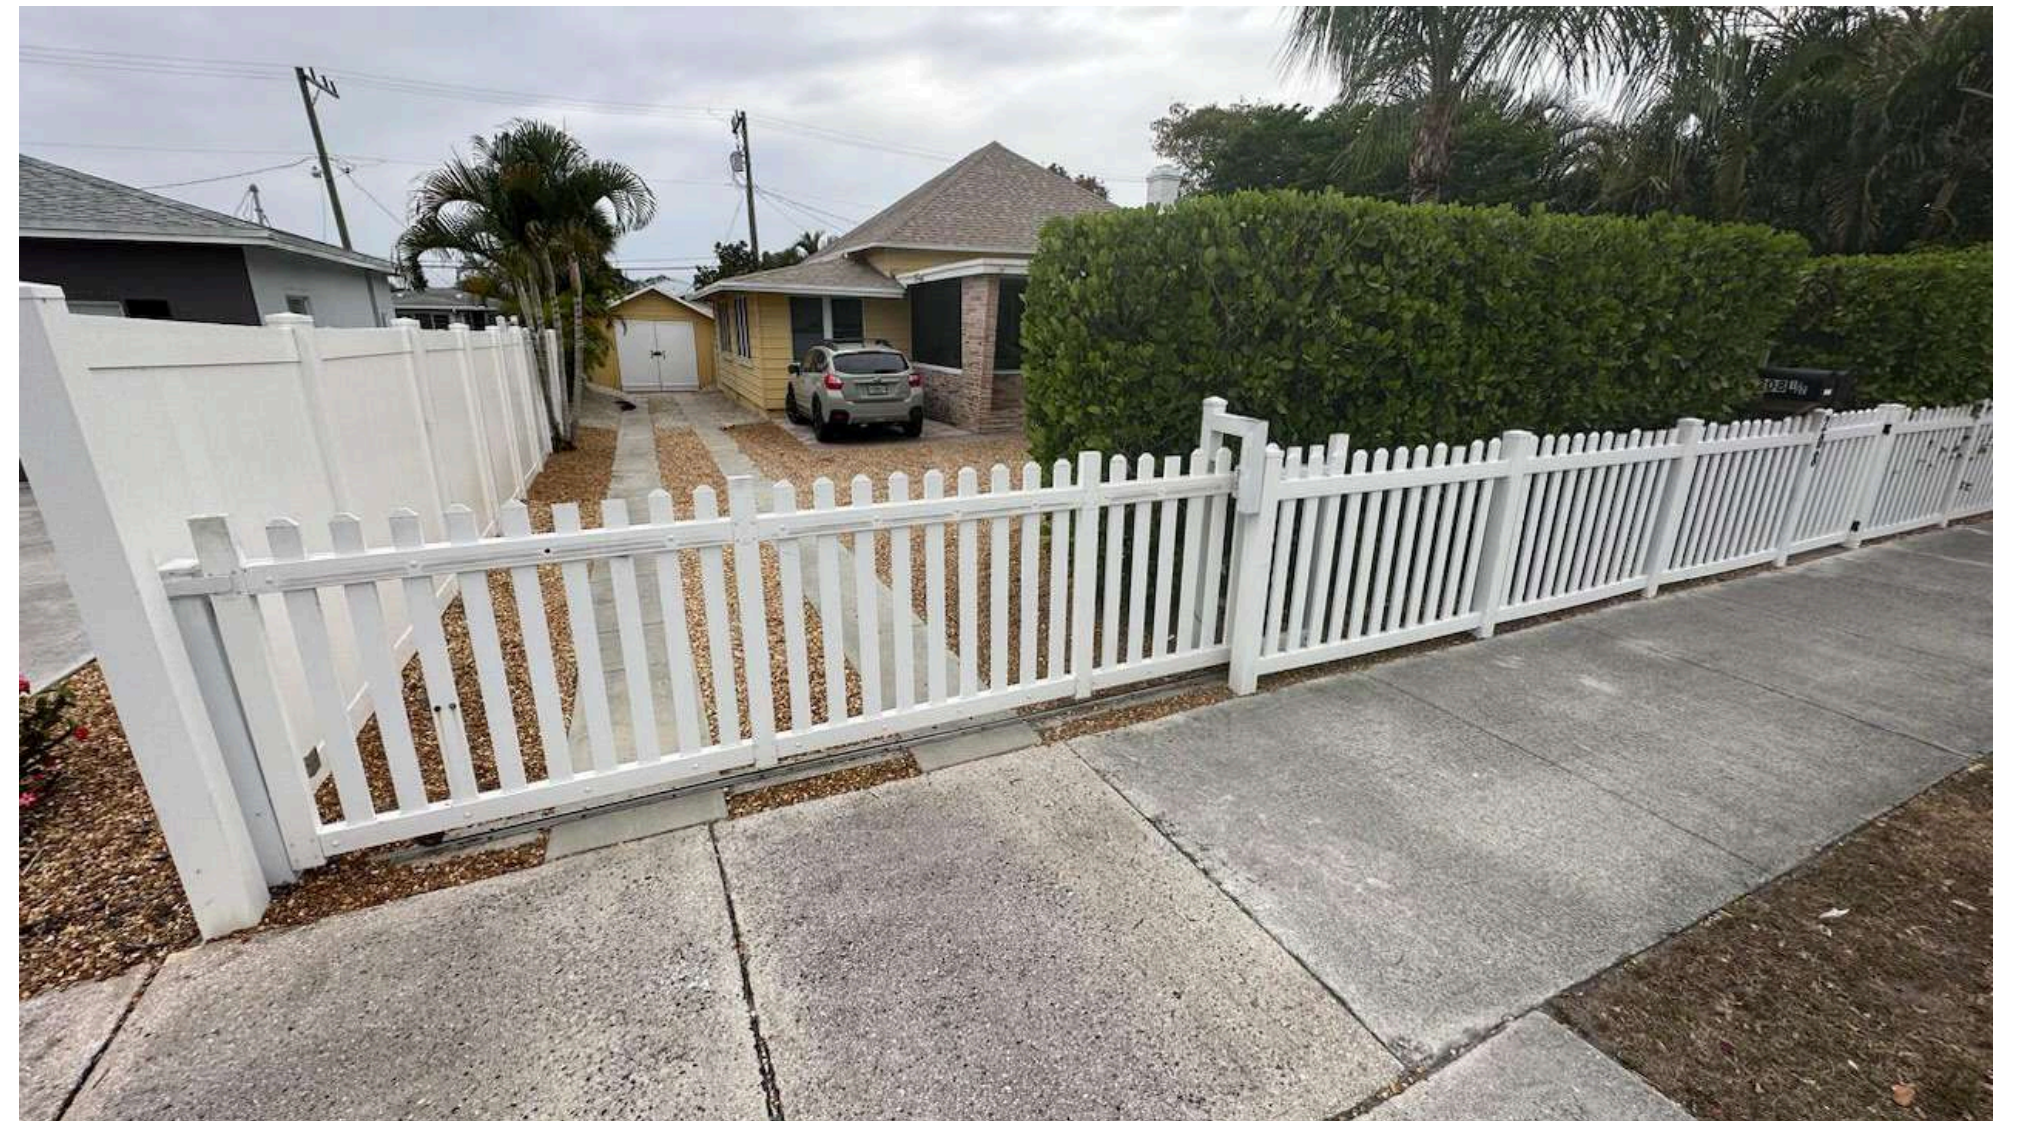

Miami Vinyl Privacy Fence

Horizontal Vinyl Privacy Fence

MEGA GARAGE
DOOR & GATE

CALL US NOW: 561-660-4036

Lattice Top Vinyl Privacy Fence

Picket Top Vinyl Privacy Fence

Shadowbox Vinyl Privacy Fence

MEGA GARAGE
DOOR & GATE

CALL US NOW: 561-660-4036

Oceanview Vinyl Picket Fence

Ashbery Vinyl Picket Fence

3 Rail Vinyl Ranch Fence-

MEGA GARAGE
DOOR & GATE

CALL US NOW: 561-660-4036

Horizontal Design A - 101

Horizontal Design A - 104