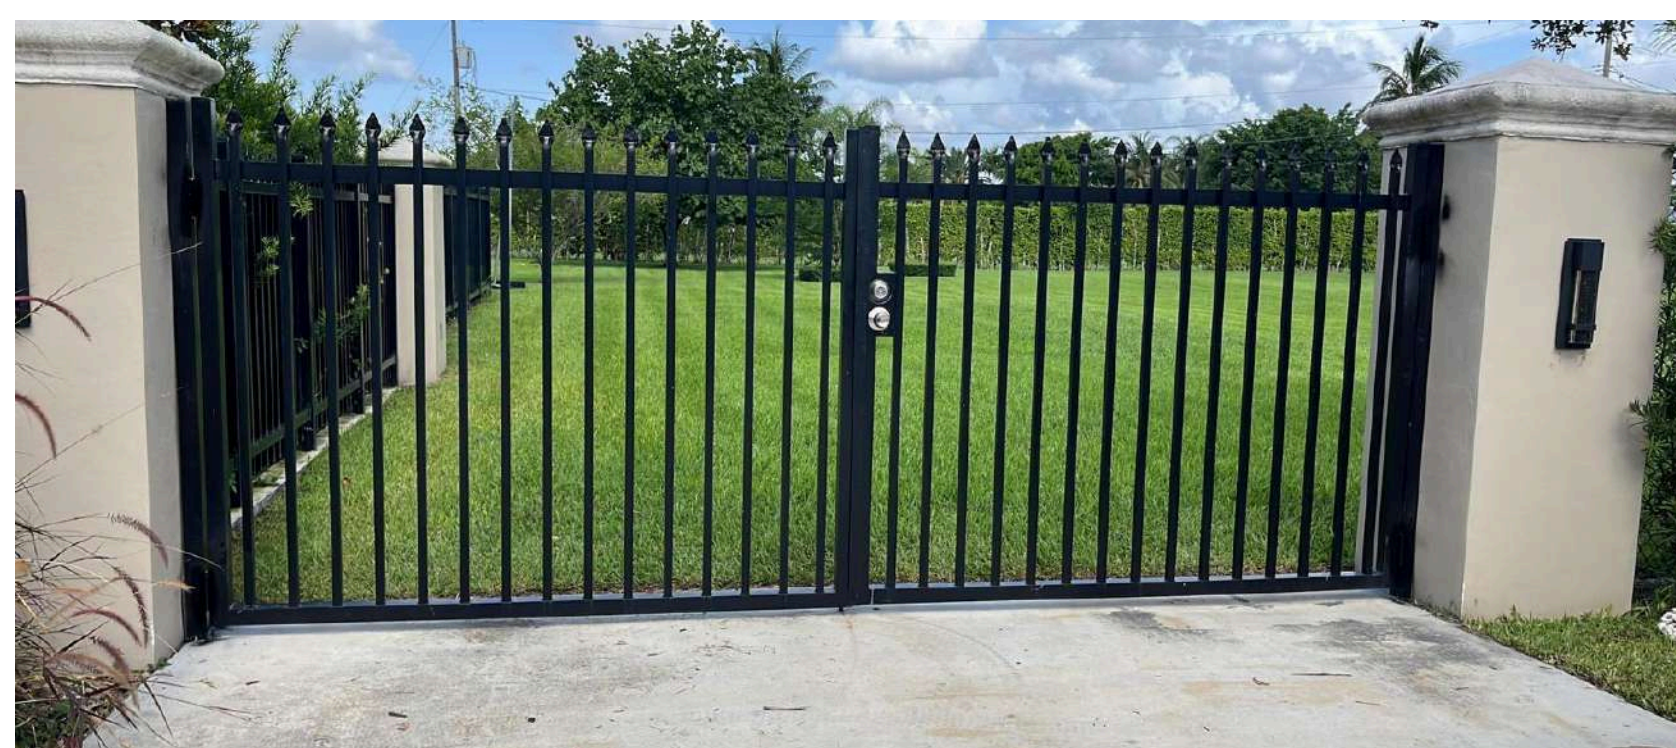

CALL US NOW: 561-660-4036

Aluminum Picket Channel Spike Fence

Aluminum Picket Spike Fence

Aluminum Picket Spike Fence

MEGA GARAGE
DOOR & GATE

CALL US NOW: 561-660-4036

MEGA GARAGE
DOOR & GATE

CALL US NOW: 561-660-4036