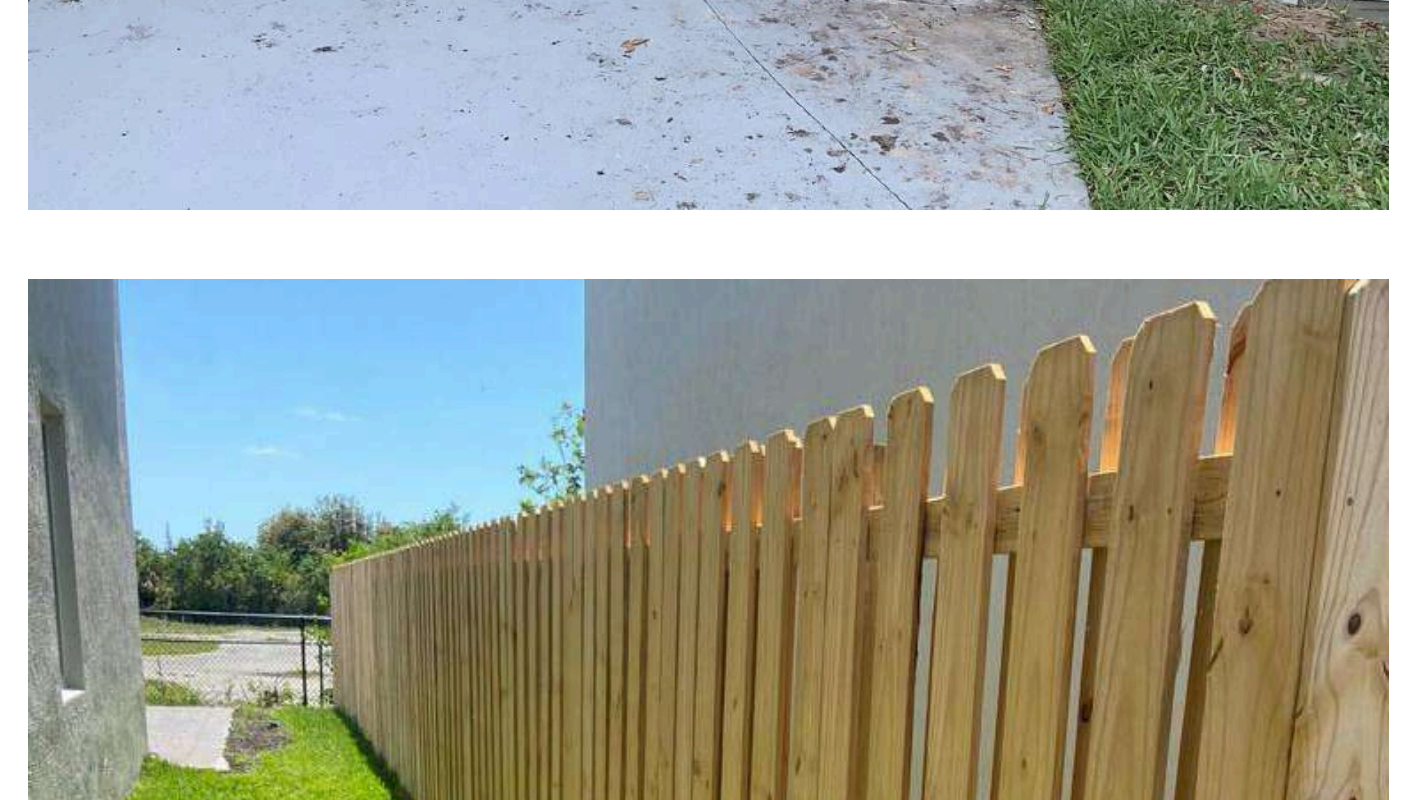

MEGA GARAGE
DOOR & GATE

CALL US NOW: 561-660-4036